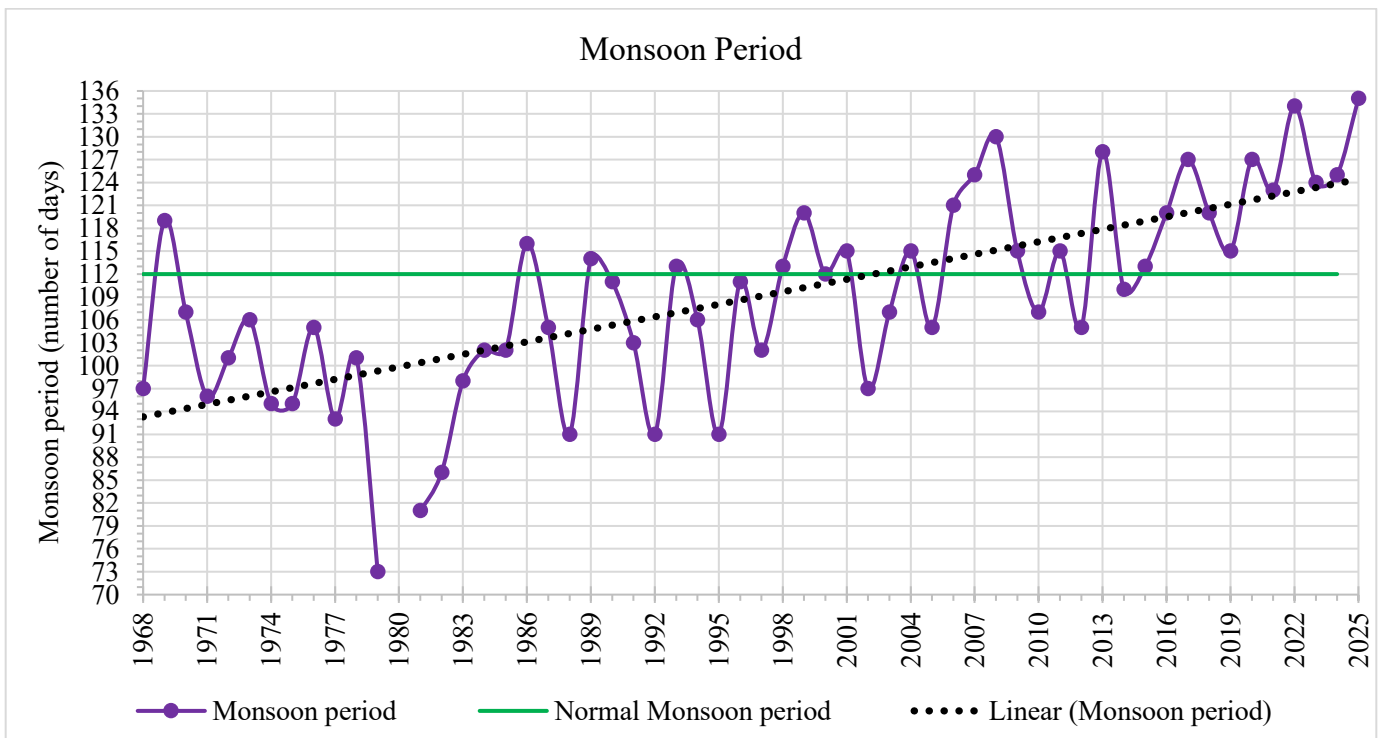

Monsoon Onset and Withdrawal date information

This year (2025 AD) monsoon entered into eastern Nepal by fifteen days earlier than normal onset day on 29 May and withdrew from eastern Nepal on 10 October delayed by eight days. The normal onset and withdrawal date in Eastern Nepal is 13 June and 2 October respectively (Figure 1 and 2, Table 1).

On the basis of normal onset and withdrawal of monsoon, the duration of monsoon is 112 days. The shortest monsoon duration of 73 days was recorded in 1979 and the longest duration of 135 days was recorded in 2025 (Figure 3). The earliest and the late onset was observed on 29 May 2025 and 27th June 1982 respectively (Figure 1, Table 1). Similarly, the earliest and the late withdrawal was recorded on 2nd September 1995 and 19th October 2013 respectively (Figure 2, Table 1).

Figure 2: Monsoon withdrawal day (red solid line), linear trend of withdrawal day (black dotted line) and normal withdrawal day (green solid line).

Figure 3: Monsoon period in days (purple solid line), linear trend of monsoon period (black dotted line) and normal monsoon period (green solid line).