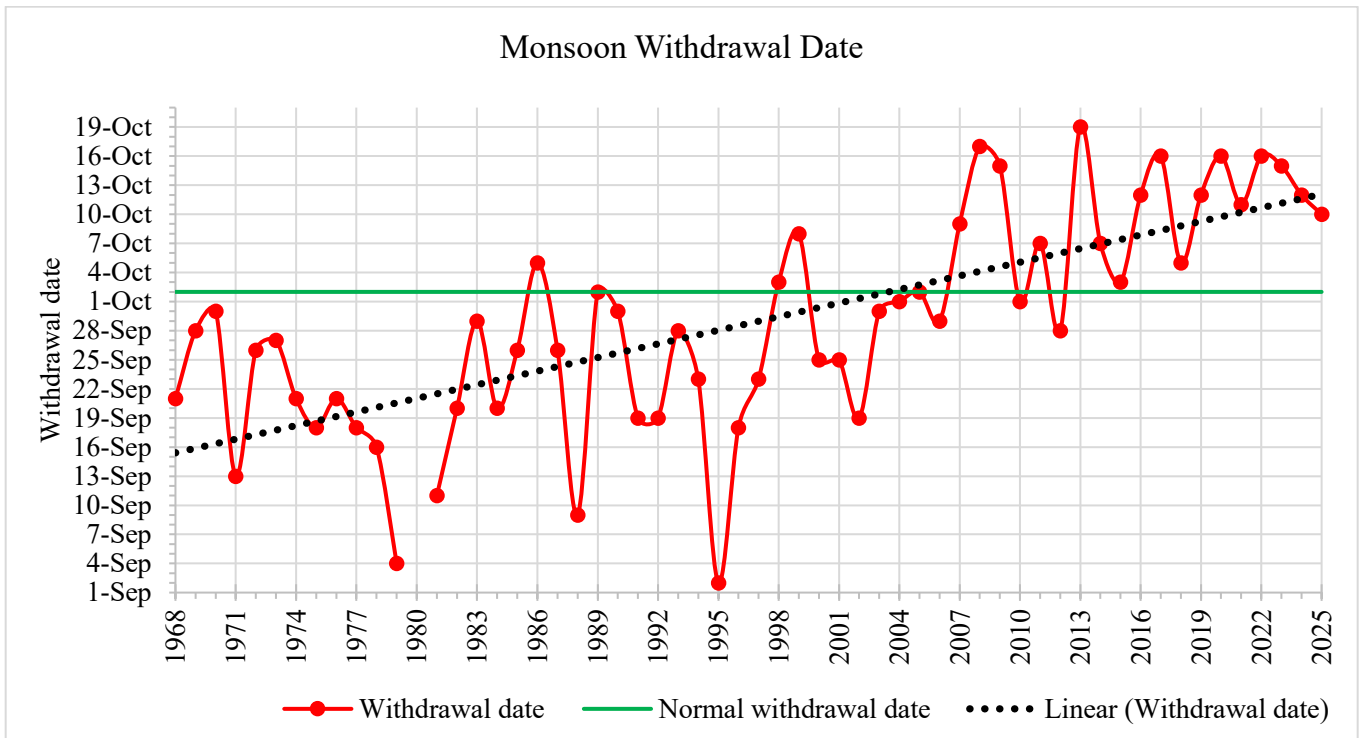

Monsoon Onset and Withdrawal date information

This year (2025 AD) monsoon entered into eastern Nepal by fifteen days earlier than normal onset day on 29 May and withdrew from eastern Nepal on 10 October delayed by eight days. The normal onset and withdrawal date in Eastern Nepal is 13 June and 2 October respectively (Figure 1 and 2, Table 1).

On the basis of normal onset and withdrawal of monsoon, the duration of monsoon is 112 days. The shortest monsoon duration of 73 days was recorded in 1979 and the longest duration of 135 days was recorded in 2025 (Figure 3). The earliest and the late onset was observed on 29 May 2025 and 27th June 1982 respectively (Figure 1, Table 1). Similarly, the earliest and the late withdrawal was recorded on 2nd September 1995 and 19th October 2013 respectively (Figure 2, Table 1).

Figure 1: Monsoon onset day (blue solid line), linear trend of onset day (black dotted line) and normal onset day (green solid line).

Government of Nepal
Ministry of Energy, Water Resource and Irrigation
Department of Hydrology and Meteorology
Climate Division (Climate Analysis Section)
Babarmahal, Kathmandu

Figure 2: Monsoon withdrawal day (red solid line), linear trend of withdrawal day (black dotted line) and normal withdrawal day (green solid line).

Figure 3: Monsoon period in days (purple solid line), linear trend of monsoon period (black dotted line) and normal monsoon period (green solid line).