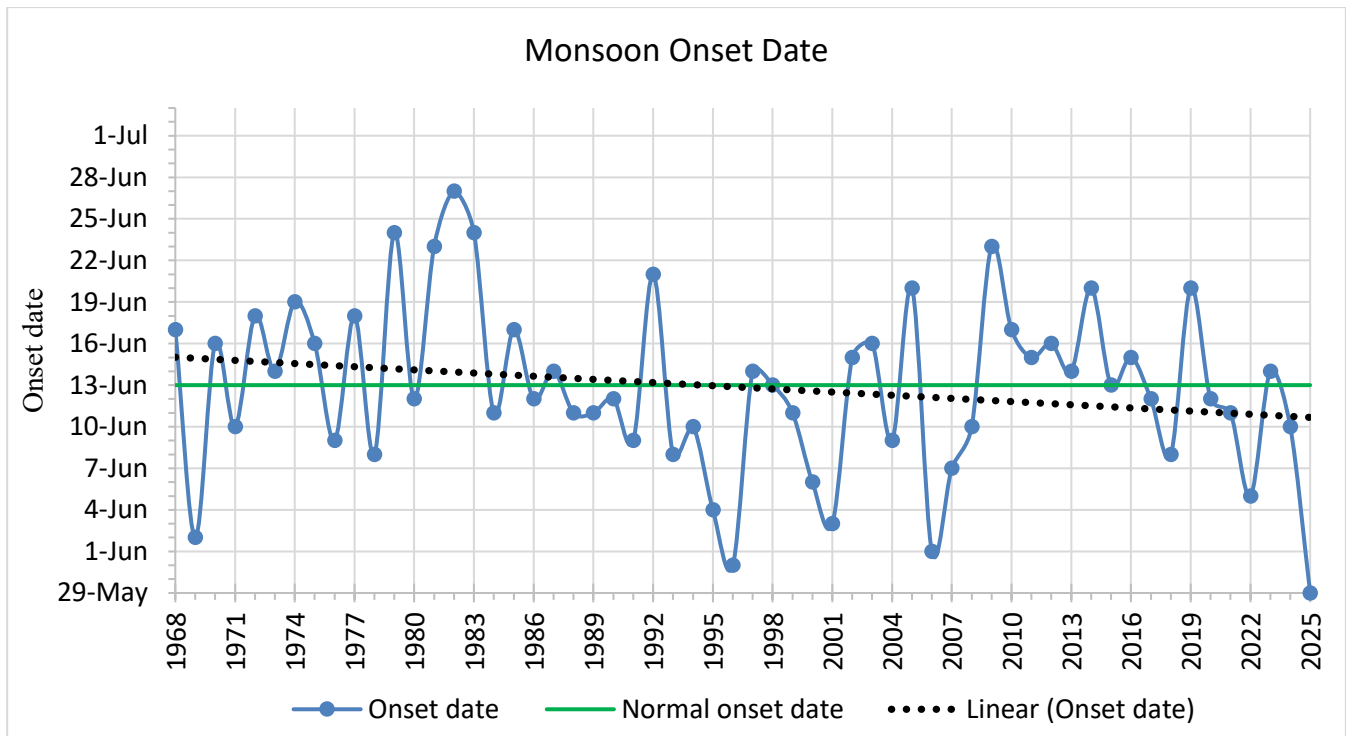

Monsoon Onset and Withdrawal date information

This year (2025 AD) monsoon entered into eastern Nepal by fifteen days earlier than normal onset day on 29 May and withdrew from eastern Nepal on 10 October delayed by eight days. The normal onset and withdrawal date in Eastern Nepal is 13 June and 2 October respectively (Figure 1 and 2, Table 1).

On the basis of normal onset and withdrawal of monsoon, the duration of monsoon is 112 days. The shortest monsoon duration of 73 days was recorded in 1979 and the longest duration of 135 days was recorded in 2025 (Figure 3). The earliest and the late onset was observed on 29 May 2025 and 27th June 1982 respectively (Figure 1, Table 1). Similarly, the earliest and the late withdrawal was recorded on 2nd September 1995 and 19th October 2013 respectively (Figure 2, Table 1).

Figure 1: Monsoon onset day (blue solid line), linear trend of onset day (black dotted line) and normal onset day (green solid line).

Government of Nepal
Ministry of Energy, Water Resource and Irrigation
Department of Hydrology and Meteorology
Climate Division (Climate Analysis Section)
Babarmahal, Kathmandu

Figure 2: Monsoon withdrawal day (red solid line), linear trend of withdrawal day (black dotted line) and normal withdrawal day (green solid line).

Figure 3: Monsoon period in days (purple solid line), linear trend of monsoon period (black dotted line) and normal monsoon period (green solid line).