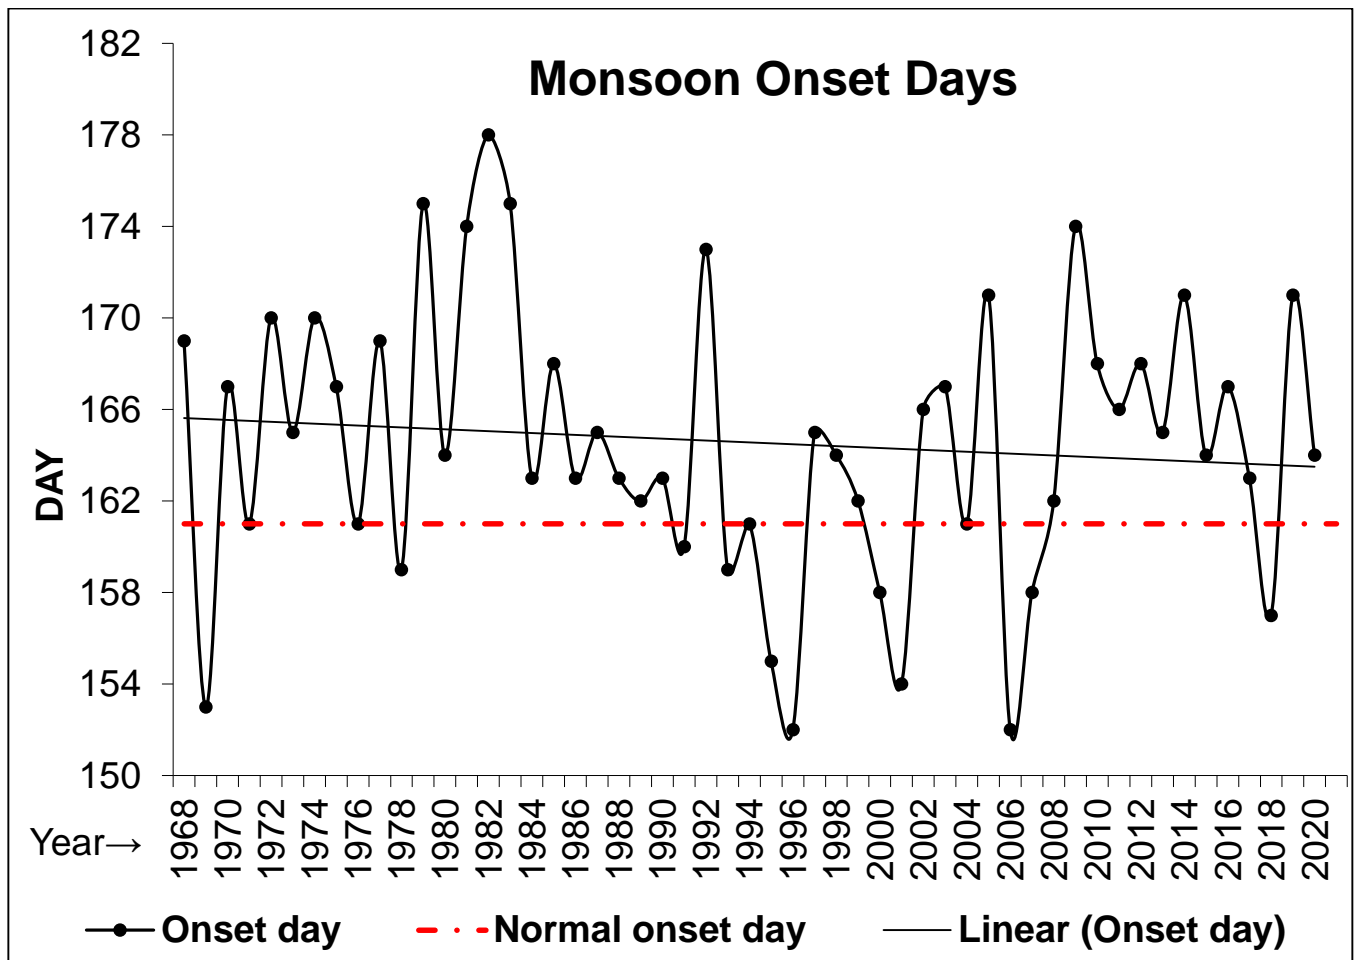

Monsoon Onset and Withdrawal date information

This year (A.D. 2020) monsoon entered from Eastern Nepal on 12th June (Table 1). The arrival of the monsoon in Nepal is delayed by 2 days against the normal onset date. Last year (A.D. 2019) monsoon entered from Eastern Nepal on 20th June which was delayed by 10 days against the normal onset date. The normal onset and withdrawal date in Eastern Nepal is 10th June and 23rd September respectively. So, on the basis of normal onset and withdrawal of monsoon, the duration of monsoon is about 105 days. The shortest monsoon duration of 73 days was recorded in 1979 and the longest duration of 130 days was recorded in 2008. The earliest and the late onset was observed on 31st May 1996 and 27th June 1982 respectively (Table 1). Similarly, the earliest and the late withdrawal was recorded on 2nd September 1995 and 19th October 2013 respectively (Table 1).

Figure 1: Monsoon onset day (thick black solid line), linear trend of onset day (thin black solid line) and normal onset day (red dotted line)

Government of Nepal
Ministry of Energy, Water Resource and Irrigation
Department of Hydrology and Meteorology
Climate Division (Climate Analysis Section)
Babarmahal, Kathmandu

Figure 2: Monsoon withdrawal day (thick black solid line), linear trend of withdrawal day (thin black solid line) and normal withdrawal day (red dotted line)

Government of Nepal
Ministry of Energy, Water Resource and Irrigation
Department of Hydrology and Meteorology
Climate Division (Climate Analysis Section)
Babarmahal, Kathmandu