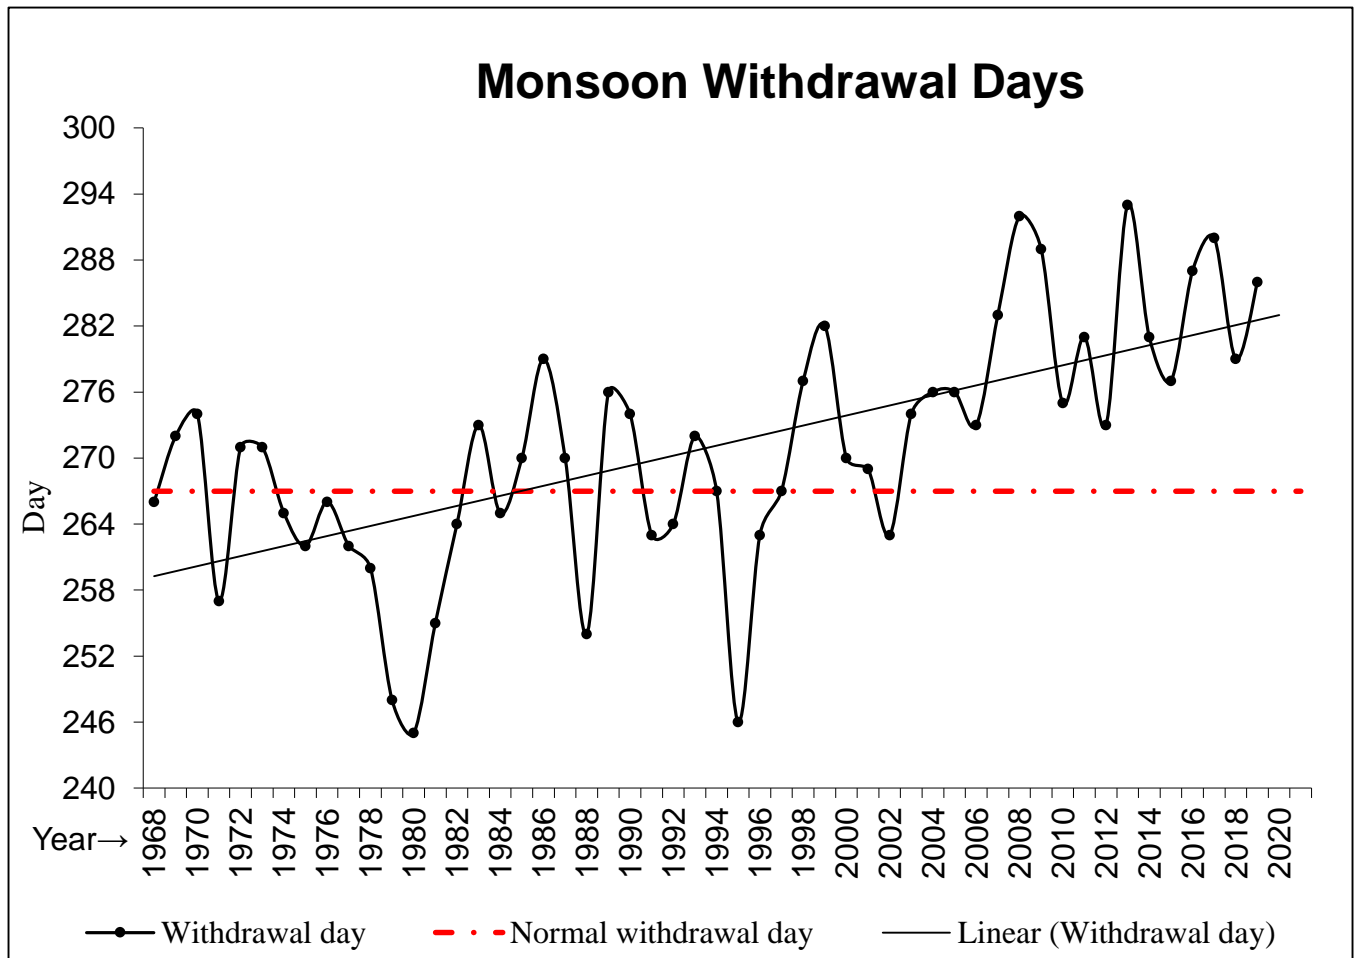

Monsoon Onset and Withdrawal date information

This year (A.D. 2020) monsoon entered from Eastern Nepal on 12th June (Table 1). The arrival of the monsoon in Nepal is delayed by 2 days against the normal onset date. Last year (A.D. 2019) monsoon entered from Eastern Nepal on 20th June which was delayed by 10 days against the normal onset date. The normal onset and withdrawal date in Eastern Nepal is 10th June and 23rd September respectively. So, on the basis of normal onset and withdrawal of monsoon, the duration of monsoon is about 105 days. The shortest monsoon duration of 73 days was recorded in 1979 and the longest duration of 130 days was recorded in 2008. The earliest and the late onset was observed on 31st May 1996 and 27th June 1982 respectively (Table 1). Similarly, the earliest and the late withdrawal was recorded on 2nd September 1995 and 19th October 2013 respectively (Table 1).

Figure 1: Monsoon onset day (thick black solid line), linear trend of onset day (thin black solid line) and normal onset day (red dotted line)

Government of Nepal
Ministry of Energy, Water Resource and Irrigation
Department of Hydrology and Meteorology
Climate Division (Climate Analysis Section)
Babarmahal, Kathmandu