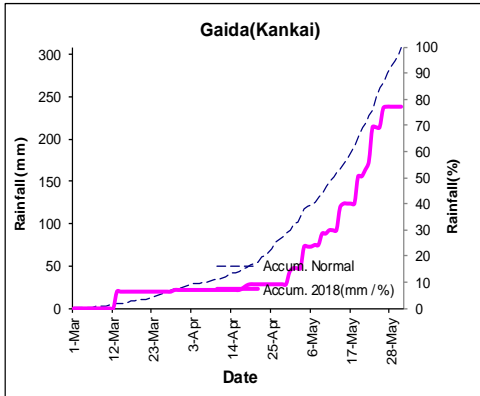

Government of Nepal

Government of Nepal
Ministry of Energy, Water Resources and Irrigation
Department of Hydrology and Meteorology

Nagpokhari, Kathmandu, Nepal.

Pre-monsoon Monitoring

(1 March - 31 May)

Note: Pre-monsoon rain monitoring of 2018 starts within the country from this season.