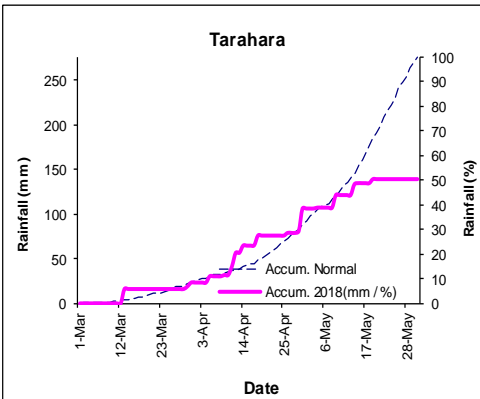

Government of Nepal

Government of Nepal
Ministry of Energy, Water Resources and Irrigation
Department of Hydrology and Meteorology

Nagpokhari, Kathmandu, Nepal.

Pre-monsoon Monitoring

(1 March - 31 May)

Note: Pre-monsoon rain monitoring of 2018 starts within the country from this season.