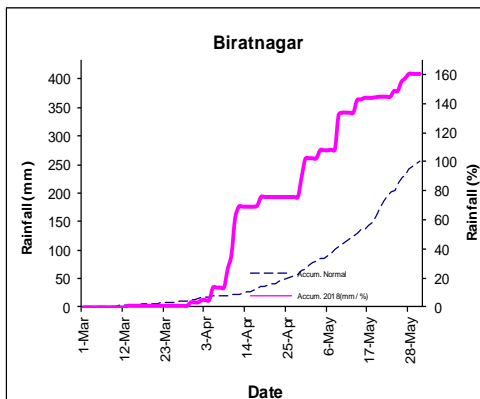

Government of Nepal

Government of Nepal
Ministry of Energy, Water Resources and Irrigation
Department of Hydrology and Meteorology

Nagpokhari, Kathmandu, Nepal.

Pre-monsoon Monitoring

(1 March - 31 May)

Note: Pre-monsoon rain monitoring of 2018 starts within the country from this season.