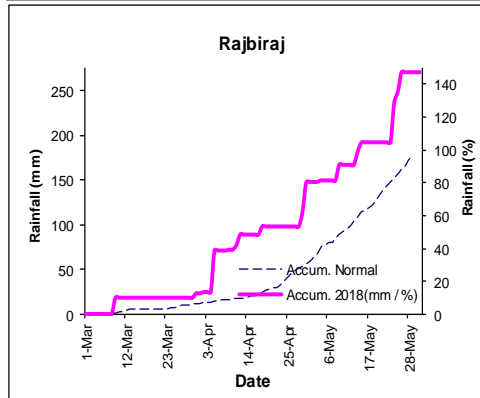

Government of Nepal

Government of Nepal
Ministry of Energy, Water Resources and Irrigation
Department of Hydrology and Meteorology

Nagpokhari, Kathmandu, Nepal.

Pre-monsoon Monitoring

(1 March - 31 May)

Note: Pre-monsoon rain monitoring of 2018 starts within the country from this season.