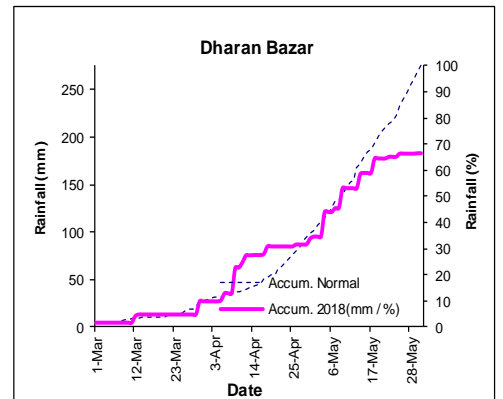

Government of Nepal

Government of Nepal
Ministry of Energy, Water Resources and Irrigation
Department of Hydrology and Meteorology

Nagpokhari, Kathmandu, Nepal.

Pre-monsoon Monitoring

(1 March - 31 May)

Note: Pre-monsoon rain monitoring of 2018 starts within the country from this season.