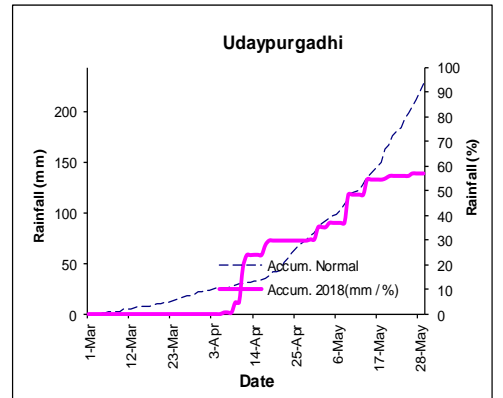

Government of Nepal

Government of Nepal
Ministry of Energy, Water Resources and Irrigation
Department of Hydrology and Meteorology

Nagpokhari, Kathmandu, Nepal.

Pre-monsoon Monitoring

(1 March - 31 May)

Note: Pre-monsoon rain monitoring of 2018 starts within the country from this season.