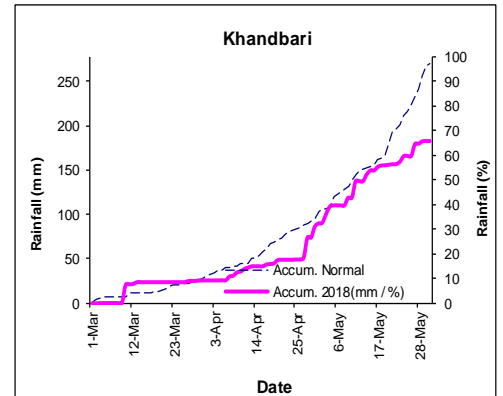

Government of Nepal

Government of Nepal
Ministry of Energy, Water Resources and Irrigation
Department of Hydrology and Meteorology

Nagpokhari, Kathmandu, Nepal.

Pre-monsoon Monitoring

(1 March - 31 May)

Note: Pre-monsoon rain monitoring of 2018 starts within the country from this season.