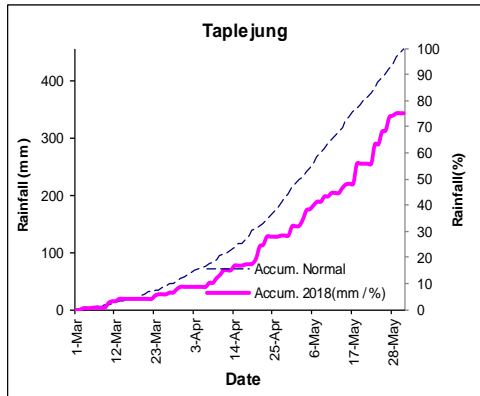

Government of Nepal

Government of Nepal
Ministry of Energy, Water Resources and Irrigation
Department of Hydrology and Meteorology

Nagpokhari, Kathmandu, Nepal.

Pre-monsoon Monitoring

(1 March - 31 May)

Note: Pre-monsoon rain monitoring of 2018 starts within the country from this season.