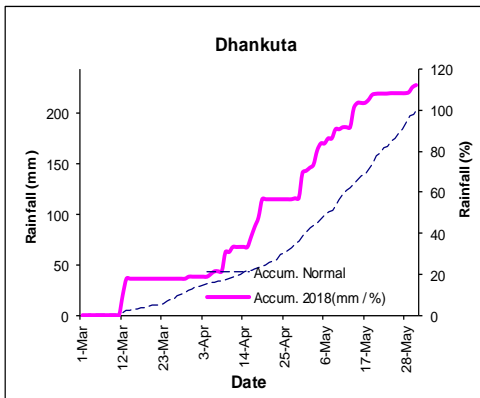

Government of Nepal

Government of Nepal
Ministry of Energy, Water Resources and Irrigation
Department of Hydrology and Meteorology

Nagpokhari, Kathmandu, Nepal.

Pre-monsoon Monitoring

(1 March - 31 May)

Note: Pre-monsoon rain monitoring of 2018 starts within the country from this season.