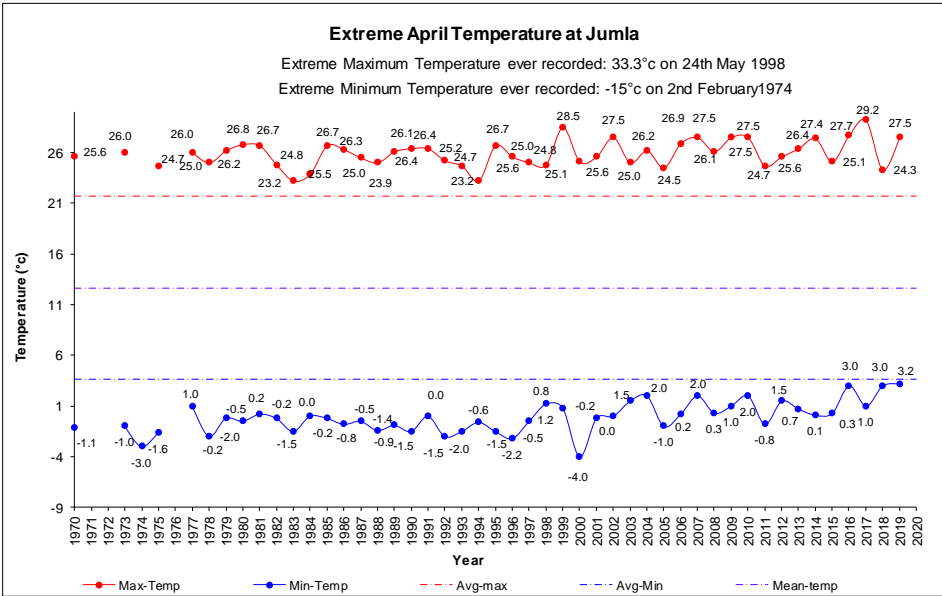

## EXTREME TEMPERATURES OF MONTH APRIL

Note: April is a Pre-monsoon month when there is the possibility of high speed winds and rain with thunderstorms. Among the stations selected in this monitoring the maximum temperature recorded in the April month in the station at Dhangadhi in the Western region of Nepal of 43.4°C on 20<sup>th</sup> April 2010 and for the minimum temperature recorded in the April month in the station at Jumla in the Mid-western region of Nepal of -4.0°C on 11th March 2000. Jomsom surpassed the record of highest twenty four hour maximum temperature for April from 27.2°C in 1969 to 28.2°C on 28<sup>th</sup> April 2019. Table 1. shows the temperature trend in the stations selected below.