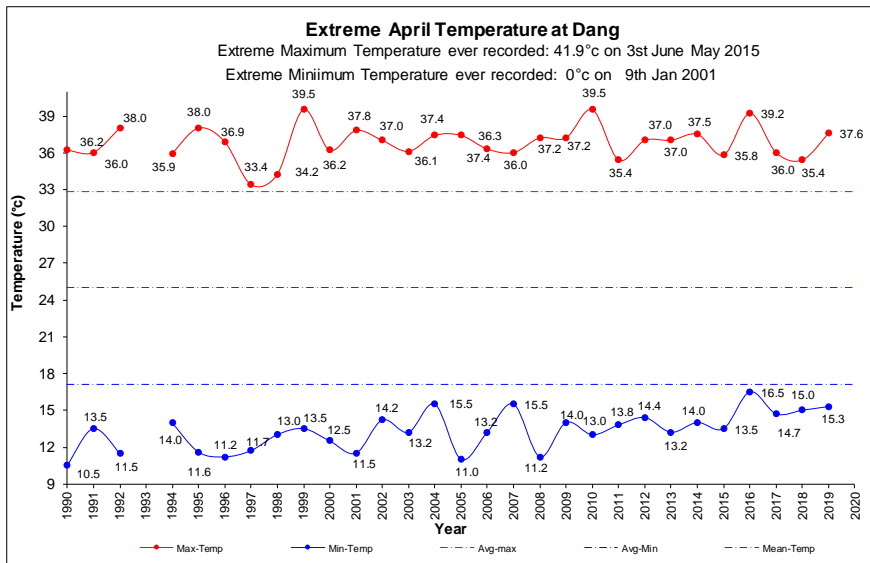

## EXTREME TEMPERATURES OF MONTH APRIL

Note: April is a Pre-monsoon month when there is the possibility of high speed winds and rain with thunderstorms. Among the stations selected in this monitoring the maximum temperature recorded in the April month in the station at Dhangadhi in the Western region of Nepal of 43.4°C on 20<sup>th</sup> April 2010 and for the minimum temperature recorded in the April month in the station at Jumla in the Mid-western region of Nepal of -4.0°C on 11th March 2000. Jomsom surpassed the record of highest twenty four hour maximum temperature for April from 27.2°C in 1969 to 28.2°C on 28<sup>th</sup> April 2019. Table 1. shows the temperature trend in the stations selected below.