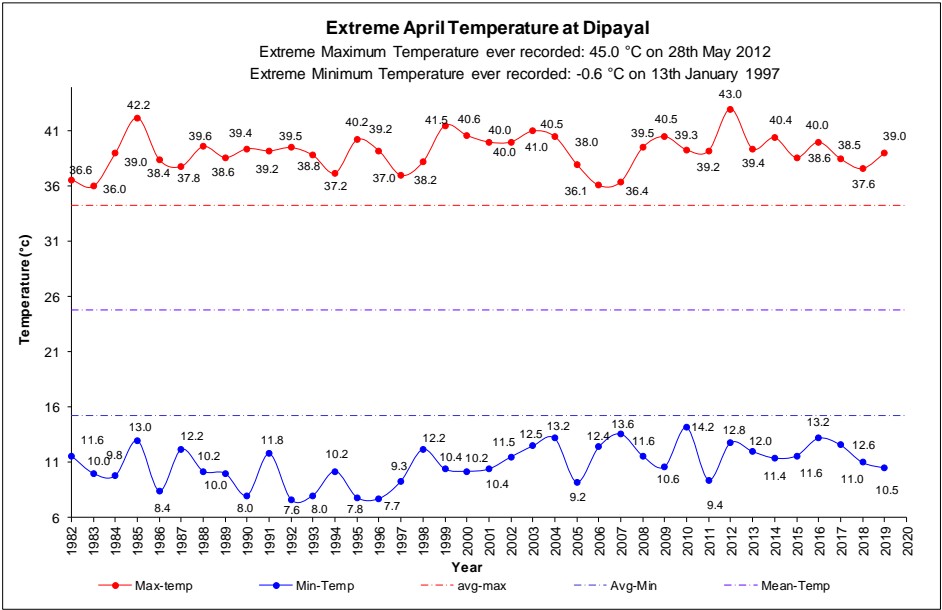

## EXTREME TEMPERATURES OF MONTH APRIL

Note: April is a Pre-monsoon month when there is the possibility of high speed winds and rain with thunderstorms. Among the stations selected in this monitoring the maximum temperature recorded in the April month in the station at Dhangadhi in the Western region of Nepal of 43.4°C on 20<sup>th</sup> April 2010 and for the minimum temperature recorded in the April month in the station at Jumla in the Mid-western region of Nepal of -4.0°C on 11th March 2000. Jomsom surpassed the record of highest twenty four hour maximum temperature for April from 27.2°C in 1969 to 28.2°C on 28<sup>th</sup> April 2019. Table 1. shows the temperature trend in the stations selected below.

**Note:** The extreme minimum temperature of 0°C was recorded in Biratnagar on 1970 for five times in the November 29<sup>th</sup> and 30<sup>th</sup> and December 3<sup>rd</sup>, 4<sup>th</sup> and 13<sup>th</sup>.