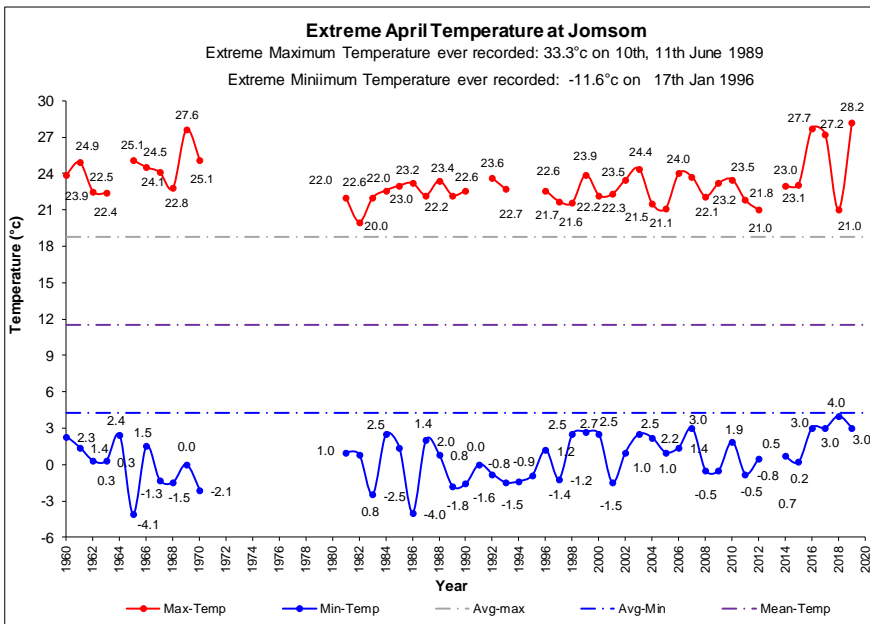

## EXTREME TEMPERATURES OF MONTH APRIL

Note: April is a Pre-monsoon month when there is the possibility of high speed winds and rain with thunderstorms. Among the stations selected in this monitoring the maximum temperature recorded in the April month in the station at Dhangadhi in the Western region of Nepal of 43.4°C on 20<sup>th</sup> April 2010 and for the minimum temperature recorded in the April month in the station at Jumla in the Mid-western region of Nepal of -4.0°C on 11th March 2000. Jomsom surpassed the record of highest twenty four hour maximum temperature for April from 27.2°C in 1969 to 28.2°C on 28<sup>th</sup> April 2019. Table 1. shows the temperature trend in the stations selected below.