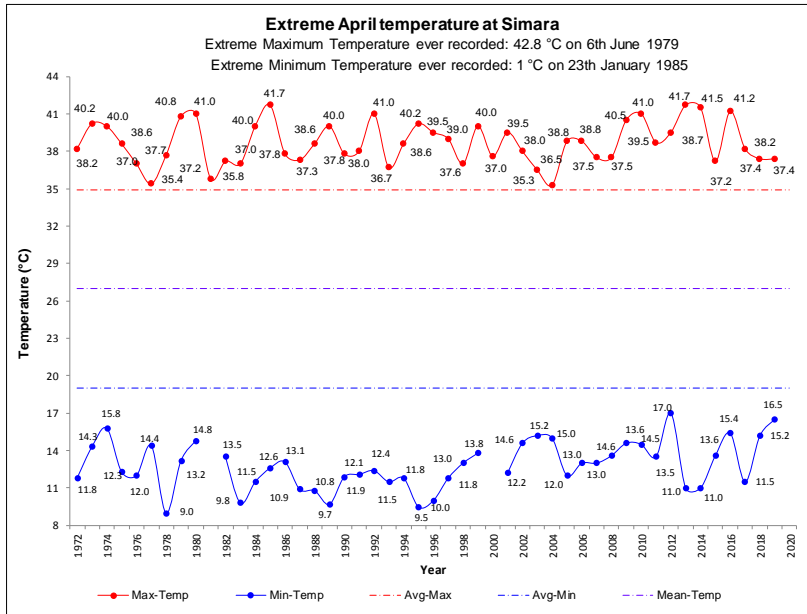

## EXTREME TEMPERATURES OF MONTH APRIL

Note: April is a Pre-monsoon month when there is the possibility of high speed winds and rain with thunderstorms. Among the stations selected in this monitoring the maximum temperature recorded in the April month in the station at Dhangadhi in the Western region of Nepal of 43.4°C on 20<sup>th</sup> April 2010 and for the minimum temperature recorded in the April month in the station at Jumla in the Mid-western region of Nepal of -4.0°C on 11th March 2000. Jomsom surpassed the record of highest twenty four hour maximum temperature for April from 27.2°C in 1969 to 28.2°C on 28<sup>th</sup> April 2019. Table 1. shows the temperature trend in the stations selected below.

**Note:** The extreme minimum temperature of 0°C was recorded in Biratnagar on 1970 for five times in the November 29<sup>th</sup> and 30<sup>th</sup> and December 3<sup>rd</sup>, 4<sup>th</sup> and 13<sup>th</sup>.