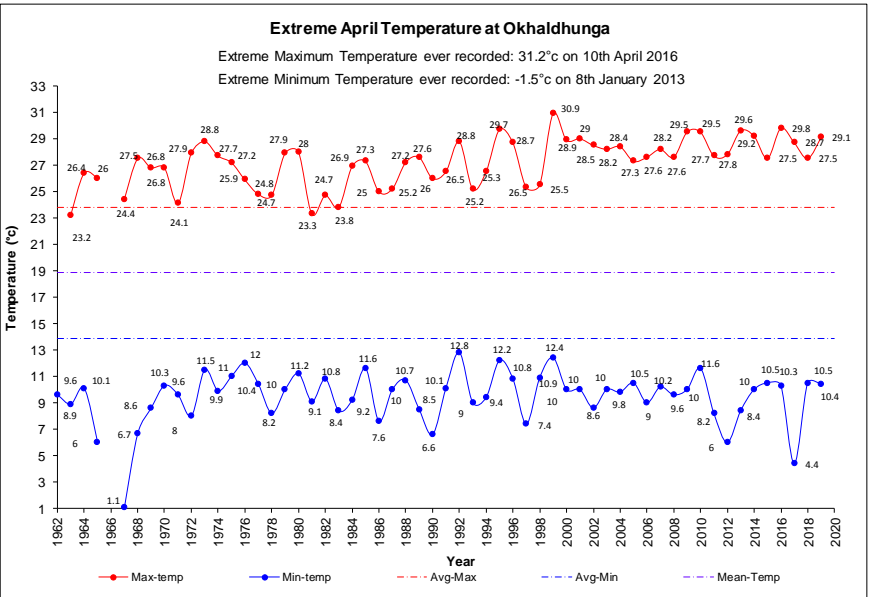

## EXTREME TEMPERATURES OF MONTH APRIL

Note: April is a Pre-monsoon month when there is the possibility of high speed winds and rain with thunderstorms. Among the stations selected in this monitoring the maximum temperature recorded in the April month in the station at Dhangadhi in the Western region of Nepal of 43.4°C on 20<sup>th</sup> April 2010 and for the minimum temperature recorded in the April month in the station at Jumla in the Mid-western region of Nepal of -4.0°C on 11th March 2000. Jomsom surpassed the record of highest twenty four hour maximum temperature for April from 27.2°C in 1969 to 28.2°C on 28<sup>th</sup> April 2019. Table 1. shows the temperature trend in the stations selected below.