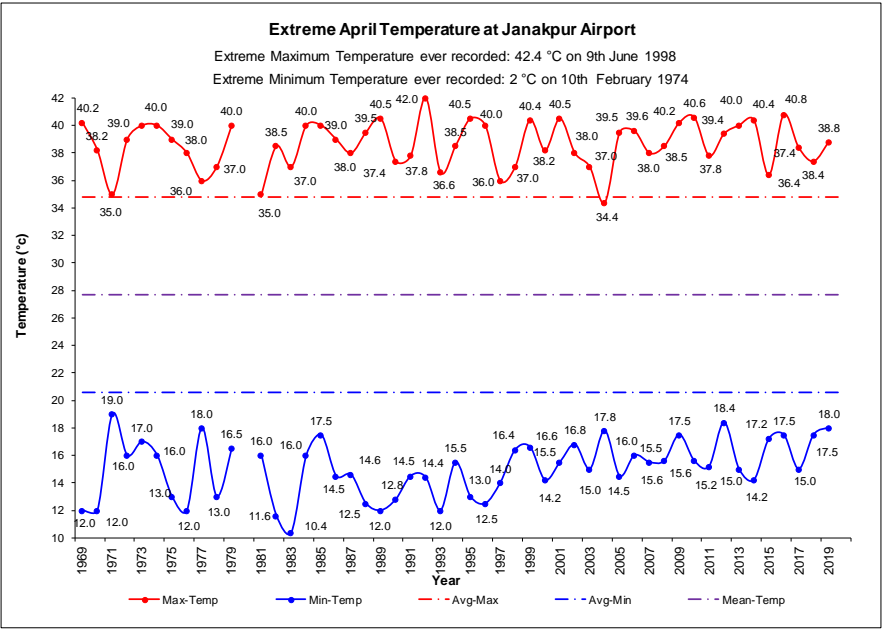

## EXTREME TEMPERATURES OF MONTH APRIL

Note: April is a Pre-monsoon month when there is the possibility of high speed winds and rain with thunderstorms. Among the stations selected in this monitoring the maximum temperature recorded in the April month in the station at Dhangadhi in the Western region of Nepal of 43.4°C on 20<sup>th</sup> April 2010 and for the minimum temperature recorded in the April month in the station at Jumla in the Mid-western region of Nepal of -4.0°C on 11th March 2000. Jomsom surpassed the record of highest twenty four hour maximum temperature for April from 27.2°C in 1969 to 28.2°C on 28<sup>th</sup> April 2019. Table 1. shows the temperature trend in the stations selected below.