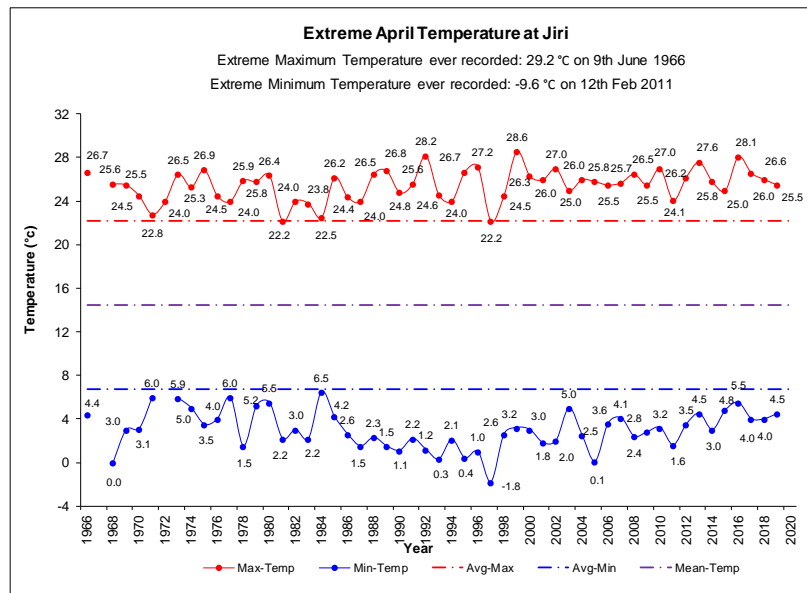

## EXTREME TEMPERATURES OF MONTH APRIL

Note: April is a Pre-monsoon month when there is the possibility of high speed winds and rain with thunderstorms. Among the stations selected in this monitoring the maximum temperature recorded in the April month in the station at Dhangadhi in the Western region of Nepal of 43.4°C on 20<sup>th</sup> April 2010 and for the minimum temperature recorded in the April month in the station at Jumla in the Mid-western region of Nepal of -4.0°C on 11th March 2000. Jomsom surpassed the record of highest twenty four hour maximum temperature for April from 27.2°C in 1969 to 28.2°C on 28<sup>th</sup> April 2019. Table 1. shows the temperature trend in the stations selected below.

**Note:** The extreme minimum temperature of 0°C was recorded in Biratnagar on 1970 for five times in the November 29<sup>th</sup> and 30<sup>th</sup> and December 3<sup>rd</sup>, 4<sup>th</sup> and 13<sup>th</sup>.