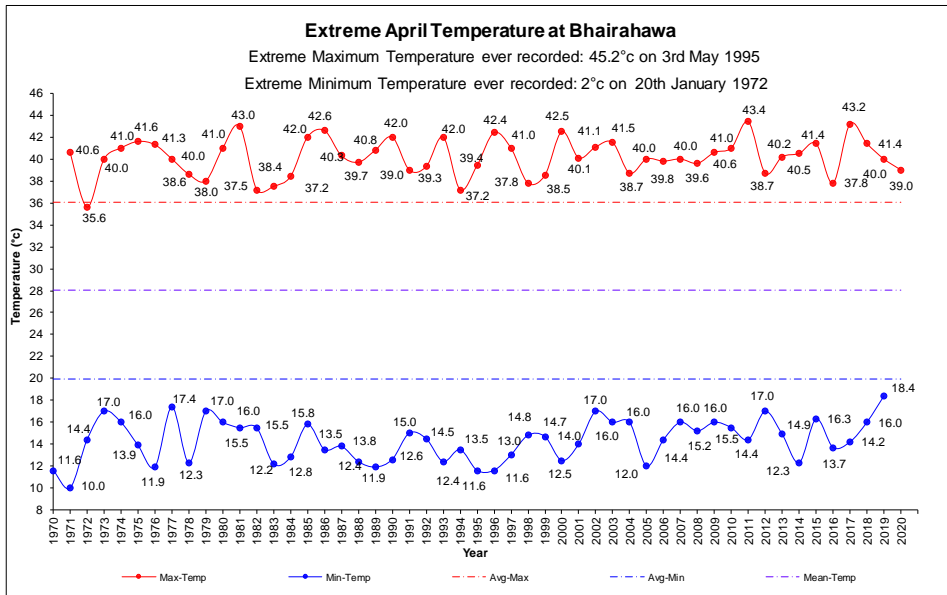

## EXTREME TEMPERATURES OF MONTH APRIL

Note: April is a Pre-monsoon month when there is the possibility of high speed winds and rain with thunderstorms. Among the stations selected in this monitoring the maximum temperature recorded in the April month in the station at Dhangadhi in the Western region of Nepal of 43.4°C on 20<sup>th</sup> April 2010 and for the minimum temperature recorded in the April month in the station at Jumla in the Mid-western region of Nepal of -4.0°C on 11th March 2000. Jomsom surpassed the record of highest twenty four hour maximum temperature for April from 27.2°C in 1969 to 28.2°C on 28<sup>th</sup> April 2019. Table 1. shows the temperature trend in the stations selected below.

**Note:** The extreme minimum temperature of 0°C was recorded in Biratnagar on 1970 for five times in the November 29<sup>th</sup> and 30<sup>th</sup> and December 3<sup>rd</sup>, 4<sup>th</sup> and 13<sup>th</sup>.