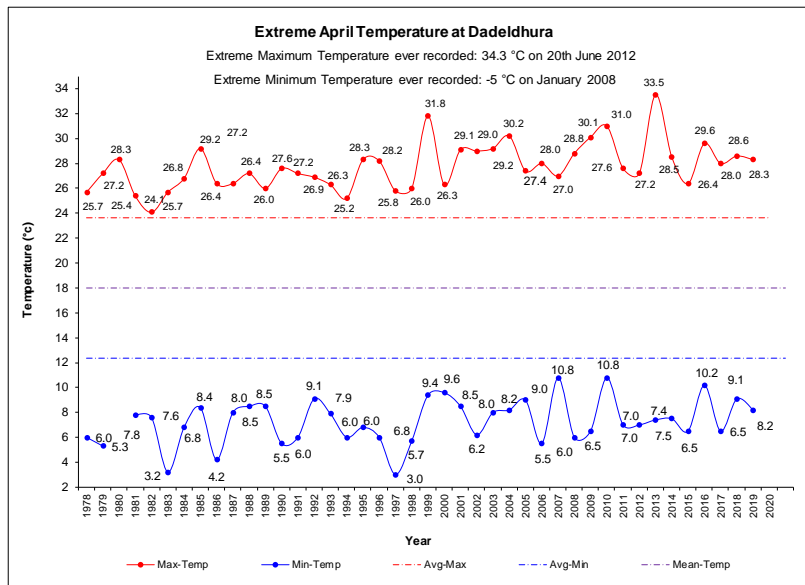

## EXTREME TEMPERATURES OF MONTH APRIL

Note: April is a Pre-monsoon month when there is the possibility of high speed winds and rain with thunderstorms. Among the stations selected in this monitoring the maximum temperature recorded in the April month in the station at Dhangadhi in the Western region of Nepal of 43.4°C on 20<sup>th</sup> April 2010 and for the minimum temperature recorded in the April month in the station at Jumla in the Mid-western region of Nepal of -4.0°C on 11th March 2000. Jomsom surpassed the record of highest twenty four hour maximum temperature for April from 27.2°C in 1969 to 28.2°C on 28<sup>th</sup> April 2019. Table 1. shows the temperature trend in the stations selected below.