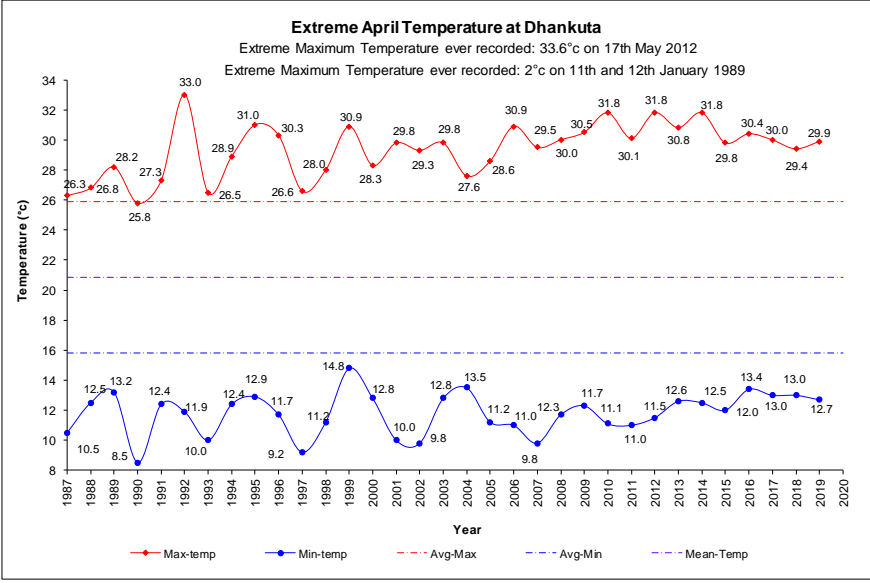

## EXTREME TEMPERATURES OF MONTH APRIL

Note: April is a Pre-monsoon month when there is the possibility of high speed winds and rain with thunderstorms. Among the stations selected in this monitoring the maximum temperature recorded in the April month in the station at Dhangadhi in the Western region of Nepal of 43.4°C on 20<sup>th</sup> April 2010 and for the minimum temperature recorded in the April month in the station at Jumla in the Mid-western region of Nepal of -4.0°C on 11th March 2000. Jomsom surpassed the record of highest twenty four hour maximum temperature for April from 27.2°C in 1969 to 28.2°C on 28<sup>th</sup> April 2019. Table 1. shows the temperature trend in the stations selected below.

**Note:** The extreme minimum temperature of 0°C was recorded in Biratnagar on 1970 for five times in the November 29<sup>th</sup> and 30<sup>th</sup> and December 3<sup>rd</sup>, 4<sup>th</sup> and 13<sup>th</sup>.