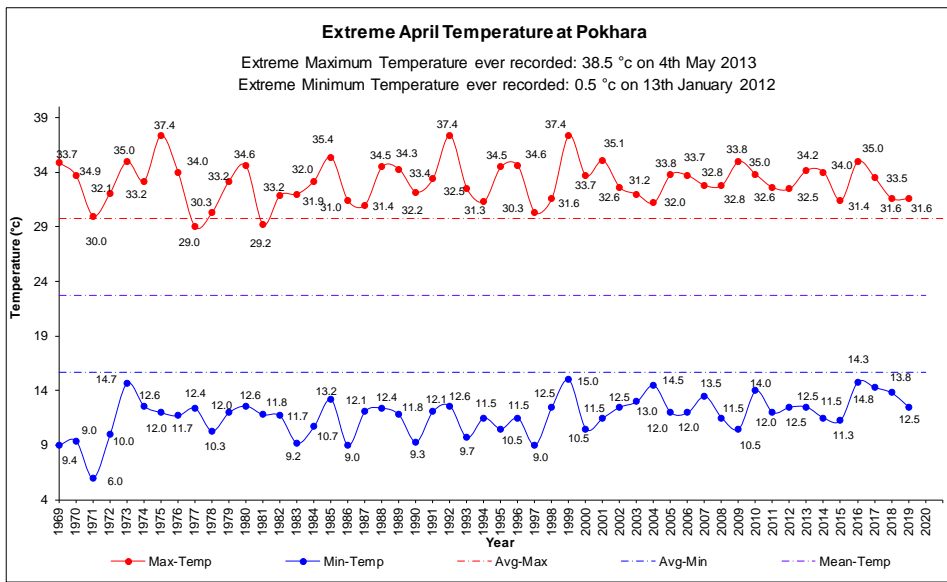

## EXTREME TEMPERATURES OF MONTH APRIL

Note: April is a Pre-monsoon month when there is the possibility of high speed winds and rain with thunderstorms. Among the stations selected in this monitoring the maximum temperature recorded in the April month in the station at Dhangadhi in the Western region of Nepal of 43.4°C on 20<sup>th</sup> April 2010 and for the minimum temperature recorded in the April month in the station at Jumla in the Mid-western region of Nepal of -4.0°C on 11th March 2000. Jomsom surpassed the record of highest twenty four hour maximum temperature for April from 27.2°C in 1969 to 28.2°C on 28<sup>th</sup> April 2019. Table 1. shows the temperature trend in the stations selected below.