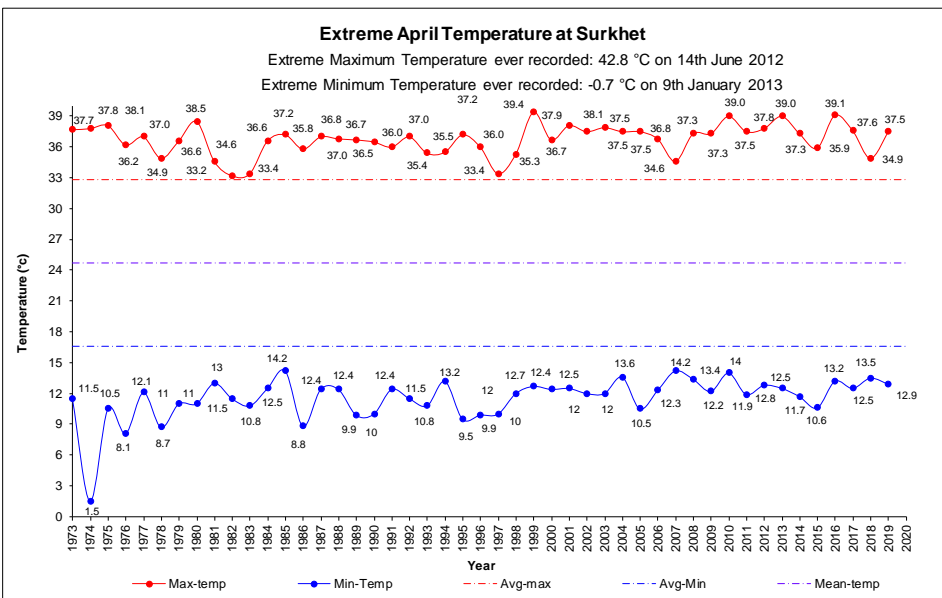

## EXTREME TEMPERATURES OF MONTH APRIL

Note: April is a Pre-monsoon month when there is the possibility of high speed winds and rain with thunderstorms. Among the stations selected in this monitoring the maximum temperature recorded in the April month in the station at Dhangadhi in the Western region of Nepal of 43.4°C on 20<sup>th</sup> April 2010 and for the minimum temperature recorded in the April month in the station at Jumla in the Mid-western region of Nepal of -4.0°C on 11th March 2000. Jomsom surpassed the record of highest twenty four hour maximum temperature for April from 27.2°C in 1969 to 28.2°C on 28<sup>th</sup> April 2019. Table 1. shows the temperature trend in the stations selected below.