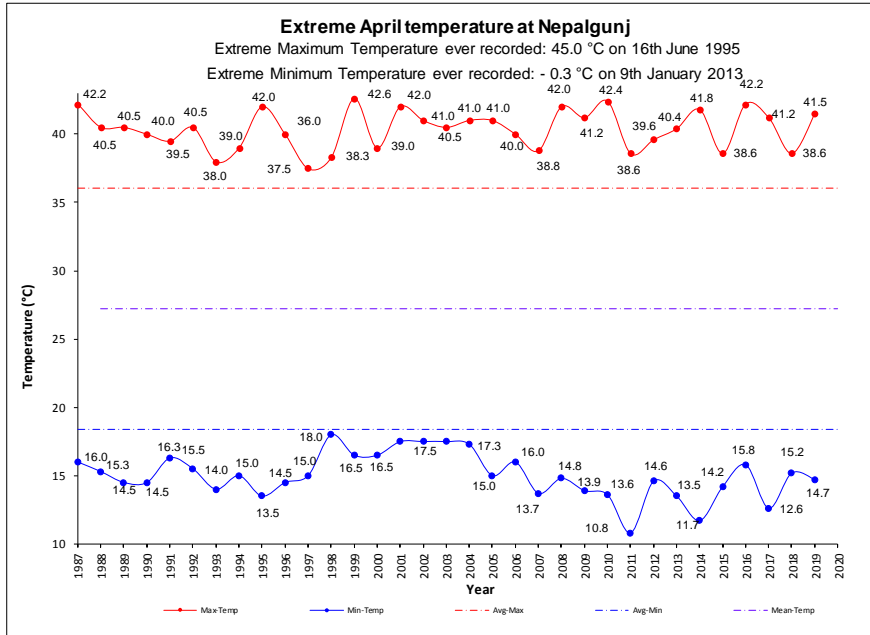

## EXTREME TEMPERATURES OF MONTH APRIL

Note: April is a Pre-monsoon month when there is the possibility of high speed winds and rain with thunderstorms. Among the stations selected in this monitoring the maximum temperature recorded in the April month in the station at Dhangadhi in the Western region of Nepal of 43.4°C on 20<sup>th</sup> April 2010 and for the minimum temperature recorded in the April month in the station at Jumla in the Mid-western region of Nepal of -4.0°C on 11th March 2000. Jomsom surpassed the record of highest twenty four hour maximum temperature for April from 27.2°C in 1969 to 28.2°C on 28<sup>th</sup> April 2019. Table 1. shows the temperature trend in the stations selected below.

**Note:** The extreme minimum temperature of 0°C was recorded in Biratnagar on 1970 for five times in the November 29<sup>th</sup> and 30<sup>th</sup> and December 3<sup>rd</sup>, 4<sup>th</sup> and 13<sup>th</sup>.