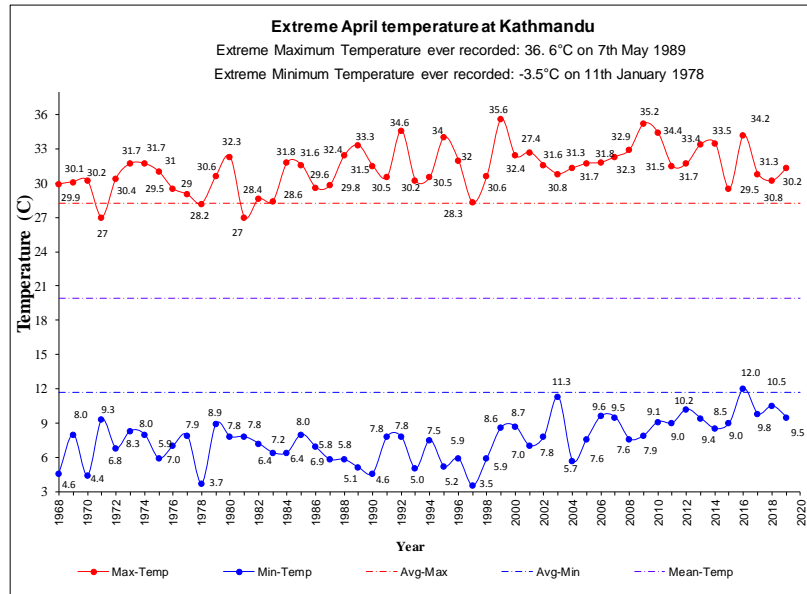

## EXTREME TEMPERATURES OF MONTH APRIL

Note: April is a Pre-monsoon month when there is the possibility of high speed winds and rain with thunderstorms. Among the stations selected in this monitoring the maximum temperature recorded in the April month in the station at Dhangadhi in the Western region of Nepal of 43.4°C on 20<sup>th</sup> April 2010 and for the minimum temperature recorded in the April month in the station at Jumla in the Mid-western region of Nepal of -4.0°C on 11th March 2000. Jomsom surpassed the record of highest twenty four hour maximum temperature for April from 27.2°C in 1969 to 28.2°C on 28<sup>th</sup> April 2019. Table 1. shows the temperature trend in the stations selected below.

**Note:** The extreme minimum temperature of 0°C was recorded in Biratnagar on 1970 for five times in the November 29<sup>th</sup> and 30<sup>th</sup> and December 3<sup>rd</sup>, 4<sup>th</sup> and 13<sup>th</sup>.