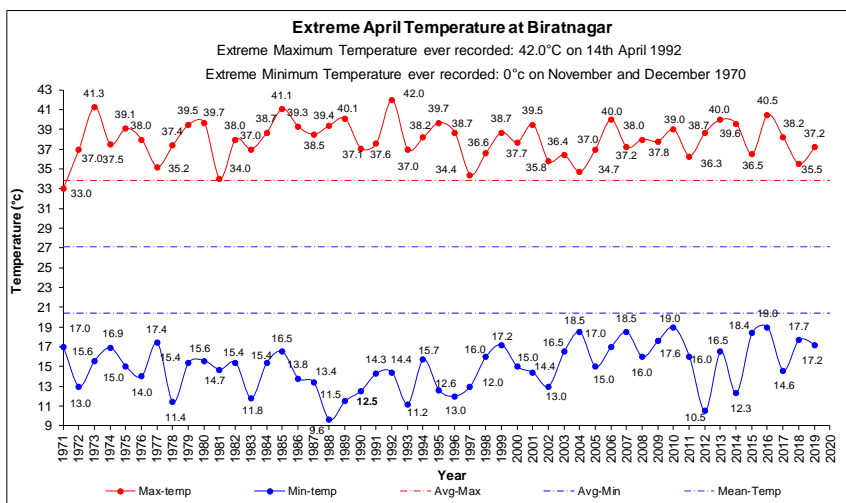

## EXTREME TEMPERATURES OF MONTH APRIL

Note: April is a Pre-monsoon month when there is the possibility of high speed winds and rain with thunderstorms. Among the stations selected in this monitoring the maximum temperature recorded in the April month in the station at Dhangadhi in the Western region of Nepal of 43.4°C on 20<sup>th</sup> April 2010 and for the minimum temperature recorded in the April month in the station at Jumla in the Mid-western region of Nepal of -4.0°C on 11th March 2000. Jomsom surpassed the record of highest twenty four hour maximum temperature for April from 27.2°C in 1969 to 28.2°C on 28<sup>th</sup> April 2019. Table 1. shows the temperature trend in the stations selected below.

**Note:** The extreme minimum temperature of 0°C was recorded in Biratnagar on 1970 for five times in the November 29<sup>th</sup> and 30<sup>th</sup> and December 3<sup>rd</sup>, 4<sup>th</sup> and 13<sup>th</sup>.