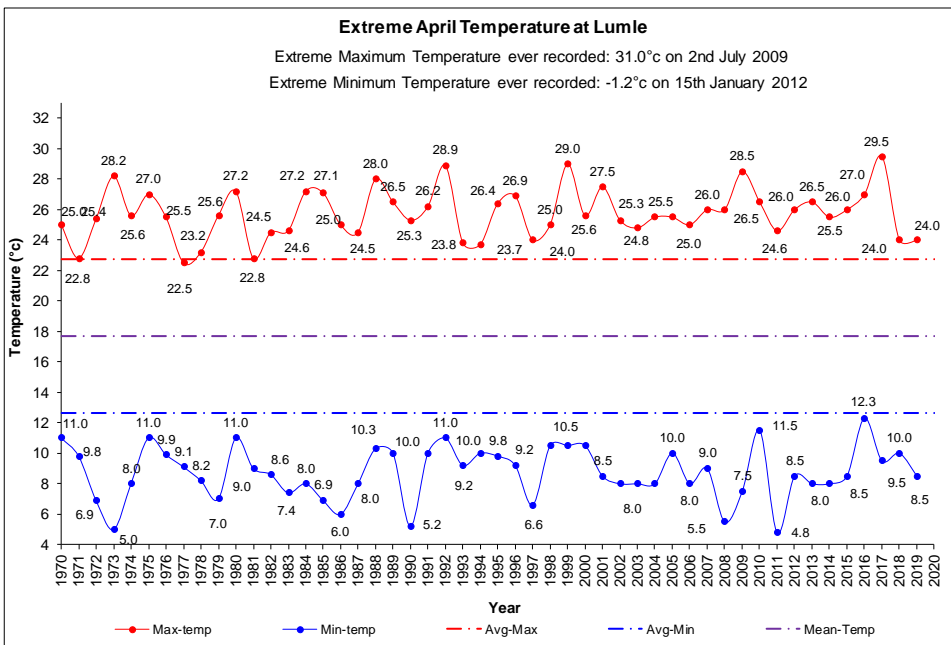

## EXTREME TEMPERATURES OF MONTH APRIL

Note: April is a Pre-monsoon month when there is the possibility of high speed winds and rain with thunderstorms. Among the stations selected in this monitoring the maximum temperature recorded in the April month in the station at Dhangadhi in the Western region of Nepal of 43.4°C on 20<sup>th</sup> April 2010 and for the minimum temperature recorded in the April month in the station at Jumla in the Mid-western region of Nepal of -4.0°C on 11th March 2000. Jomsom surpassed the record of highest twenty four hour maximum temperature for April from 27.2°C in 1969 to 28.2°C on 28<sup>th</sup> April 2019. Table 1. shows the temperature trend in the stations selected below.