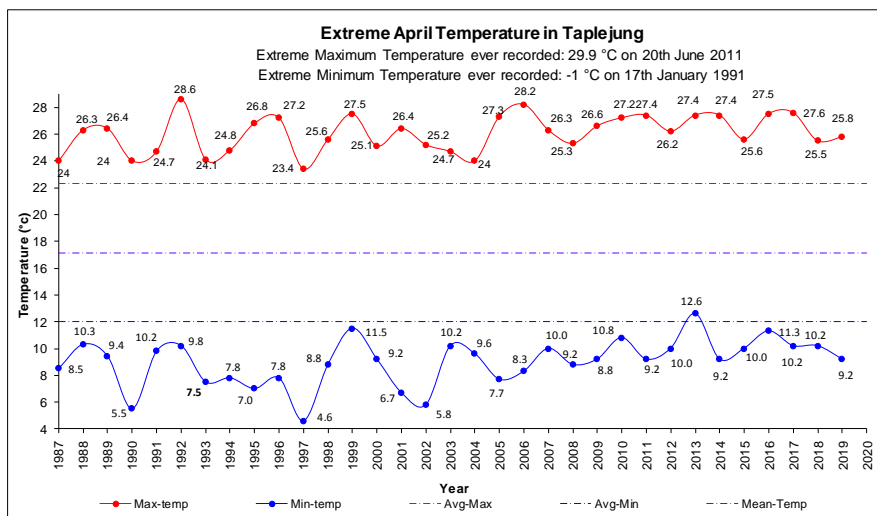

## EXTREME TEMPERATURES OF MONTH APRIL

Note: April is a Pre-monsoon month when there is the possibility of high speed winds and rain with thunderstorms. Among the stations selected in this monitoring the maximum temperature recorded in the April month in the station at Dhangadhi in the Western region of Nepal of 43.4°C on 20<sup>th</sup> April 2010 and for the minimum temperature recorded in the April month in the station at Jumla in the Mid-western region of Nepal of -4.0°C on 11th March 2000. Jomsom surpassed the record of highest twenty four hour maximum temperature for April from 27.2°C in 1969 to 28.2°C on 28<sup>th</sup> April 2019. Table 1. shows the temperature trend in the stations selected below.

**Note:** The extreme minimum temperature of 0°C was recorded in Biratnagar on 1970 for five times in the November 29<sup>th</sup> and 30<sup>th</sup> and December 3<sup>rd</sup>, 4<sup>th</sup> and 13<sup>th</sup>.

Table 1.

<b>Extreme Maximum/Minimum Temperature trends</b>			
<b>Stations</b>	<b>April</b>	<b>Stations</b>	<b>April</b>
Dadeldhura	Rising/Rising	Kathmandu	Rising/Rising
Dipayal	Rising/Rising	Okhaldhunga	Rising/Rising
Dhangadhi	Rising/Rising	Taplejung	Rising/Rising
Surkhet	Rising/Rising	Dhankuta	Rising/Rising
Nepalgunj	Rising/Falling	Biratnagar	Rising/Rising
Jumla	Rising/Rising	Jomsom	Rising/Rising
Dang	Rising/Rising	Dharan	Rising/Rising
Pokhara	Rising/Rising	Lumle	Rising/No trend
Bhairahawa	Rising/Rising	Janakpur	Rising/Rising
Simara	Rising/Rising	Jiri	Rising/Falling