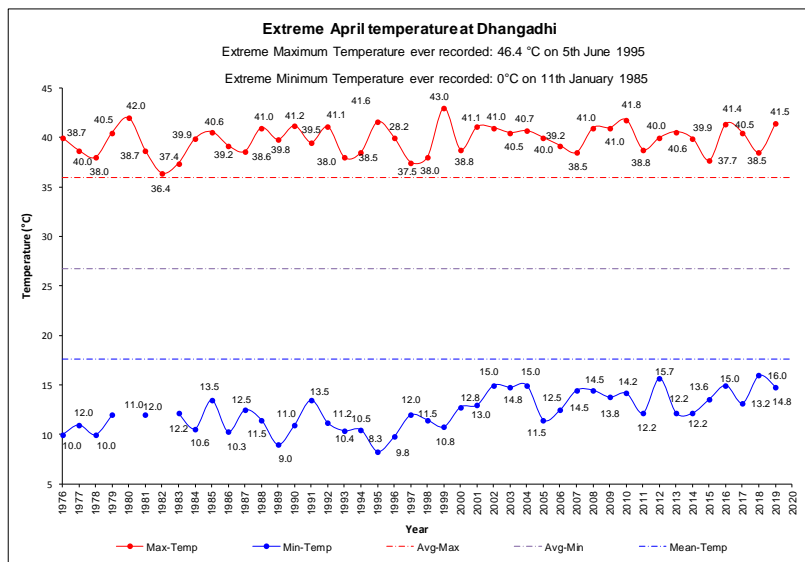

## EXTREME TEMPERATURES OF MONTH APRIL

Note: April is a Pre-monsoon month when there is the possibility of high speed winds and rain with thunderstorms. Among the stations selected in this monitoring the maximum temperature recorded in the April month in the station at Dhangadhi in the Western region of Nepal of 43.4°C on 20<sup>th</sup> April 2010 and for the minimum temperature recorded in the April month in the station at Jumla in the Mid-western region of Nepal of -4.0°C on 11th March 2000. Jomsom surpassed the record of highest twenty four hour maximum temperature for April from 27.2°C in 1969 to 28.2°C on 28<sup>th</sup> April 2019. Table 1. shows the temperature trend in the stations selected below.

**Note:** The extreme minimum temperature of 0°C was recorded in Biratnagar on 1970 for five times in the November 29<sup>th</sup> and 30<sup>th</sup> and December 3<sup>rd</sup>, 4<sup>th</sup> and 13<sup>th</sup>.