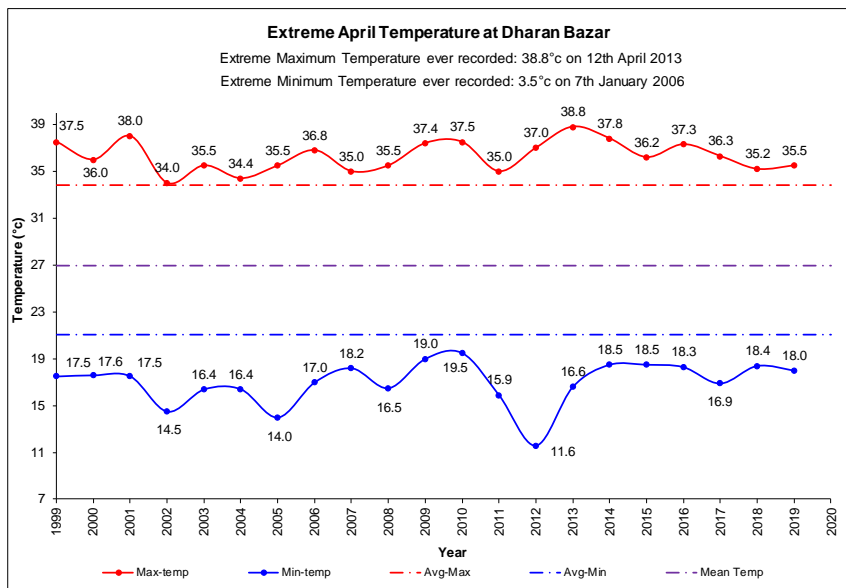

## EXTREME TEMPERATURES OF MONTH APRIL

Note: April is a Pre-monsoon month when there is the possibility of high speed winds and rain with thunderstorms. Among the stations selected in this monitoring the maximum temperature recorded in the April month in the station at Dhangadhi in the Western region of Nepal of 43.4°C on 20<sup>th</sup> April 2010 and for the minimum temperature recorded in the April month in the station at Jumla in the Mid-western region of Nepal of -4.0°C on 11th March 2000. Jomsom surpassed the record of highest twenty four hour maximum temperature for April from 27.2°C in 1969 to 28.2°C on 28<sup>th</sup> April 2019. Table 1. shows the temperature trend in the stations selected below.

**Note:** The extreme minimum temperature of 0°C was recorded in Biratnagar on 1970 for five times in the November 29<sup>th</sup> and 30<sup>th</sup> and December 3<sup>rd</sup>, 4<sup>th</sup> and 13<sup>th</sup>.