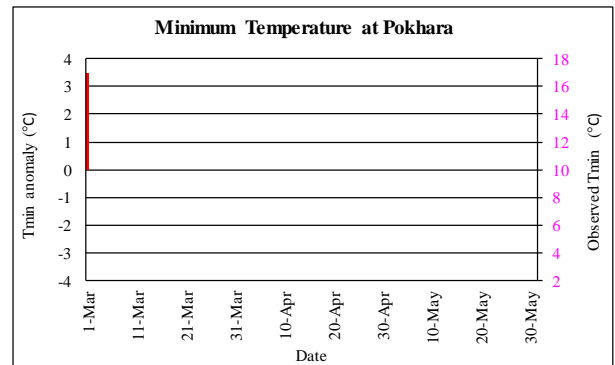

Government of Nepal
Ministry of Energy, Water Resource and Irrigation
Department of Hydrology and Meteorology
Climate Division (Climate Analysis Section)
Babarmahal, Kathmandu

Pre-monsoon (March - May, 2021) Temperature Monitoring

Temperature deviation from normal

Observed Temperature