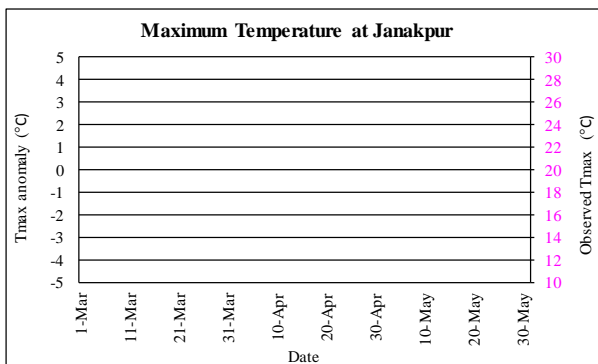

Government of Nepal
Ministry of Energy, Water Resource and Irrigation
Department of Hydrology and Meteorology
Climate Division (Climate Analysis Section)
Babarmahal, Kathmandu

Pre-monsoon (March - May, 2021) Temperature Monitoring

■ ■ Temperature deviation from normal   — Observed Temperature