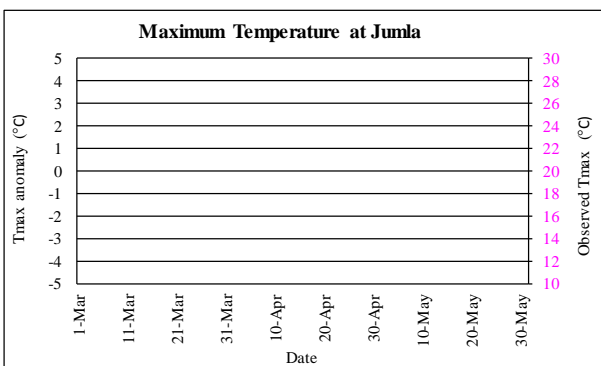

Government of Nepal
Ministry of Energy, Water Resource and Irrigation
Department of Hydrology and Meteorology
Climate Division (Climate Analysis Section)
Babarmahal, Kathmandu

Pre-monsoon (March - May, 2021) Temperature Monitoring

■ ■ Temperature deviation from normal   — Observed Temperature