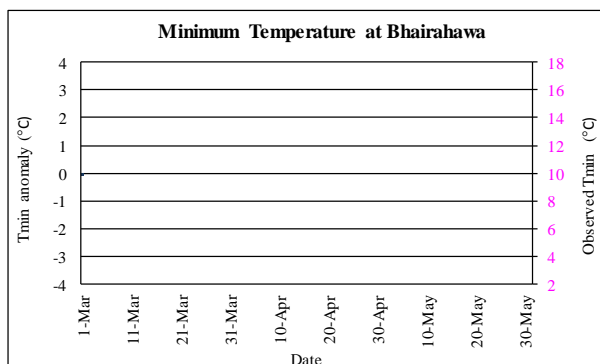

Government of Nepal
Ministry of Energy, Water Resource and Irrigation
Department of Hydrology and Meteorology
Climate Division (Climate Analysis Section)
Babarmahal, Kathmandu

Pre-monsoon (March - May, 2021) Temperature Monitoring

■ ■ Temperature deviation from normal   — Observed Temperature