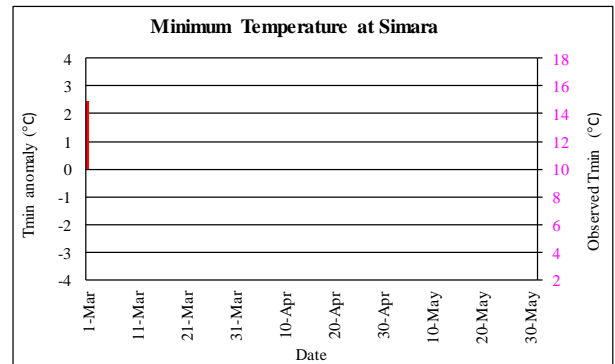

Government of Nepal
Ministry of Energy, Water Resource and Irrigation
Department of Hydrology and Meteorology
Climate Division (Climate Analysis Section)
Babarmahal, Kathmandu

Pre-monsoon (March - May, 2021) Temperature Monitoring

Temperature deviation from normal

Observed Temperature