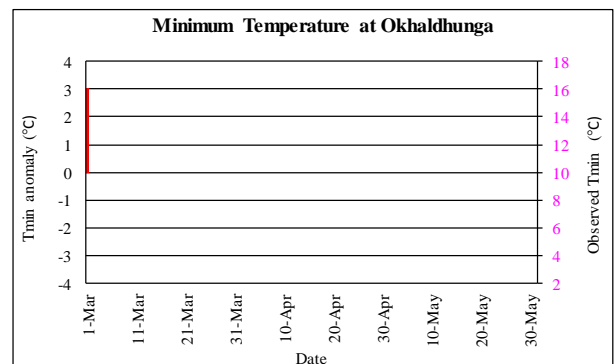

Government of Nepal
Ministry of Energy, Water Resource and Irrigation
Department of Hydrology and Meteorology
Climate Division (Climate Analysis Section)
Babarmahal, Kathmandu

Pre-monsoon (March - May, 2021) Temperature Monitoring

■ ■ Temperature deviation from normal   — Observed Temperature