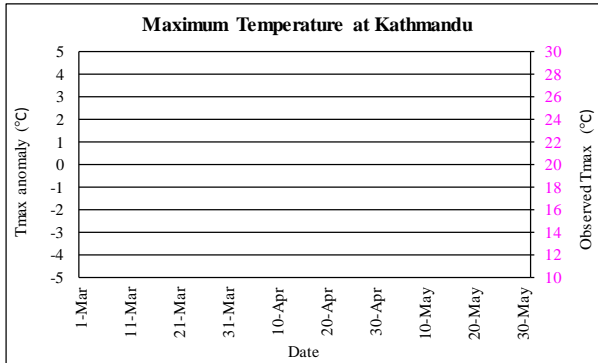

Government of Nepal
Ministry of Energy, Water Resource and Irrigation
Department of Hydrology and Meteorology
Climate Division (Climate Analysis Section)
Babarmahal, Kathmandu

Pre-monsoon (March - May, 2021) Temperature Monitoring

■ ■ Temperature deviation from normal   — Observed Temperature