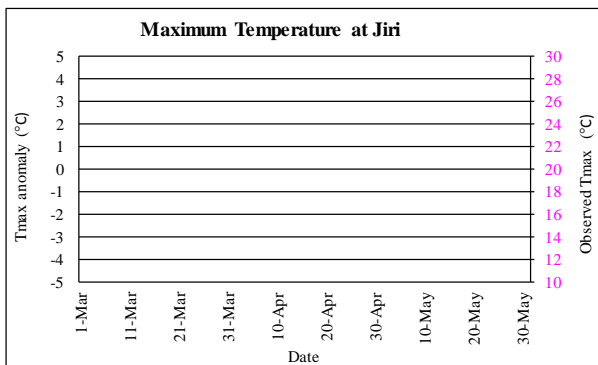

Government of Nepal
Ministry of Energy, Water Resource and Irrigation
Department of Hydrology and Meteorology
Climate Division (Climate Analysis Section)
Babarmahal, Kathmandu

Pre-monsoon (March - May, 2021) Temperature Monitoring

■ ■ Temperature deviation from normal   — Observed Temperature