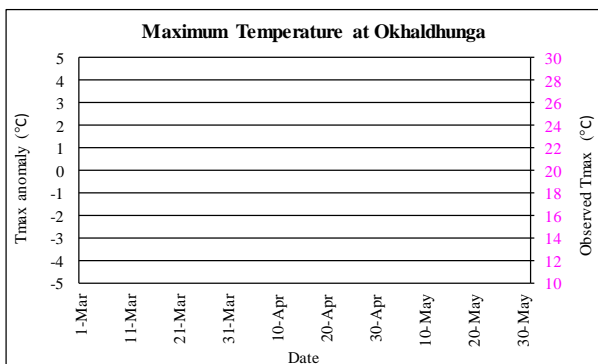

Government of Nepal
Ministry of Energy, Water Resource and Irrigation
Department of Hydrology and Meteorology
Climate Division (Climate Analysis Section)
Babarmahal, Kathmandu

Pre-monsoon (March - May, 2021) Temperature Monitoring

■ ■ Temperature deviation from normal   — Observed Temperature