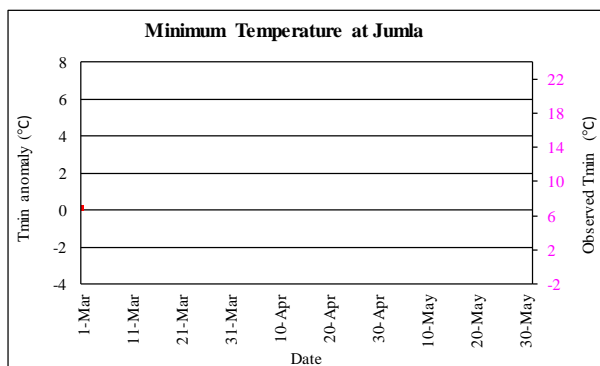

Government of Nepal
Ministry of Energy, Water Resource and Irrigation
Department of Hydrology and Meteorology
Climate Division (Climate Analysis Section)
Babarmahal, Kathmandu

Pre-monsoon (March - May, 2021) Temperature Monitoring

■ ■ Temperature deviation from normal   — Observed Temperature