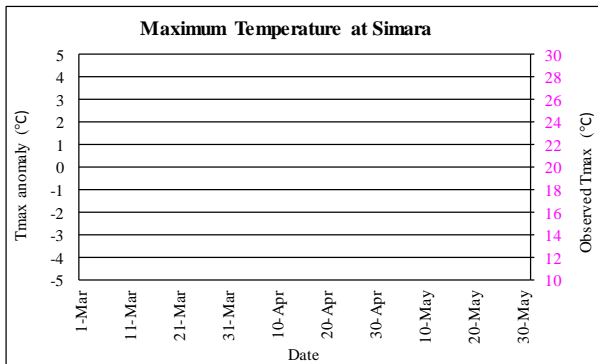

Government of Nepal
Ministry of Energy, Water Resource and Irrigation
Department of Hydrology and Meteorology
Climate Division (Climate Analysis Section)
Babarmahal, Kathmandu

Pre-monsoon (March - May, 2021) Temperature Monitoring

Temperature deviation from normal

Observed Temperature