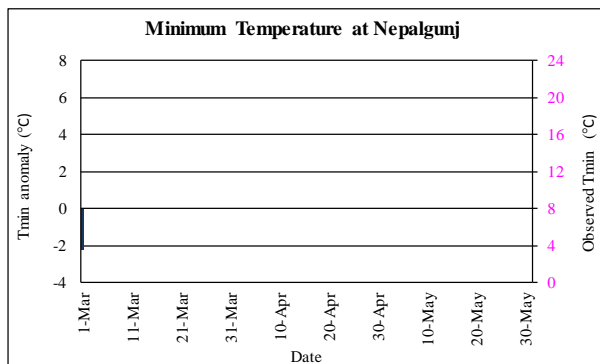

Government of Nepal
Ministry of Energy, Water Resource and Irrigation
Department of Hydrology and Meteorology
Climate Division (Climate Analysis Section)
Babarmahal, Kathmandu

Pre-monsoon (March - May, 2021) Temperature Monitoring

■ ■ Temperature deviation from normal   — Observed Temperature