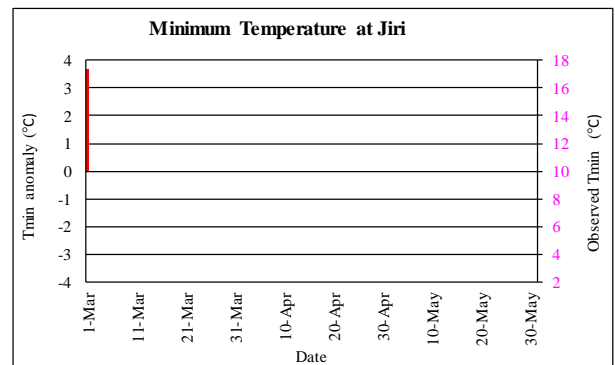

Government of Nepal
Ministry of Energy, Water Resource and Irrigation
Department of Hydrology and Meteorology
Climate Division (Climate Analysis Section)
Babarmahal, Kathmandu

Pre-monsoon (March - May, 2021) Temperature Monitoring

■ ■ Temperature deviation from normal   — Observed Temperature