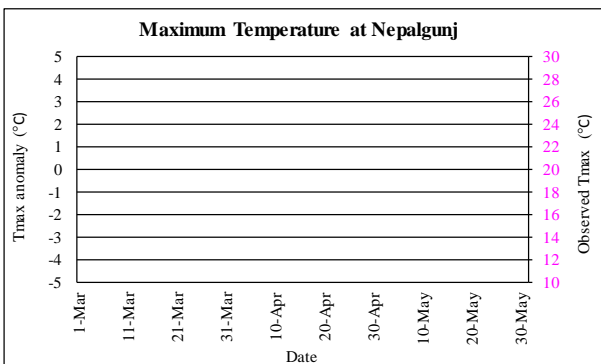

Government of Nepal
Ministry of Energy, Water Resource and Irrigation
Department of Hydrology and Meteorology
Climate Division (Climate Analysis Section)
Babarmahal, Kathmandu

Pre-monsoon (March - May, 2021) Temperature Monitoring

■ ■ Temperature deviation from normal   — Observed Temperature