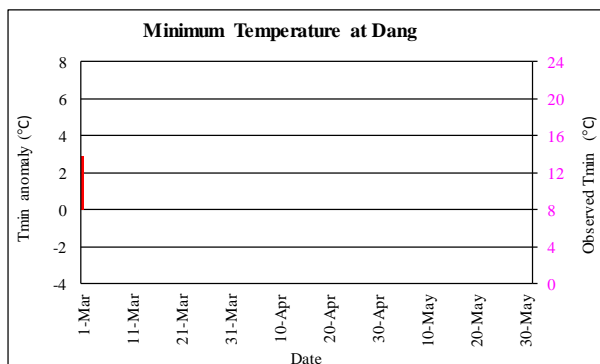

Government of Nepal
Ministry of Energy, Water Resource and Irrigation
Department of Hydrology and Meteorology
Climate Division (Climate Analysis Section)
Babarmahal, Kathmandu

Pre-monsoon (March - May, 2021) Temperature Monitoring

■ ■ Temperature deviation from normal   — Observed Temperature