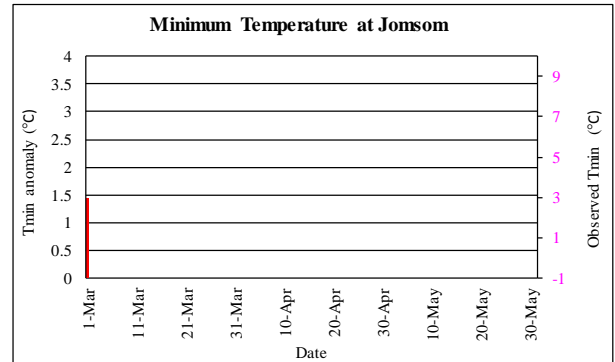

Government of Nepal
Ministry of Energy, Water Resource and Irrigation
Department of Hydrology and Meteorology
Climate Division (Climate Analysis Section)
Babarmahal, Kathmandu

Pre-monsoon (March - May, 2021) Temperature Monitoring

Temperature deviation from normal

Observed Temperature