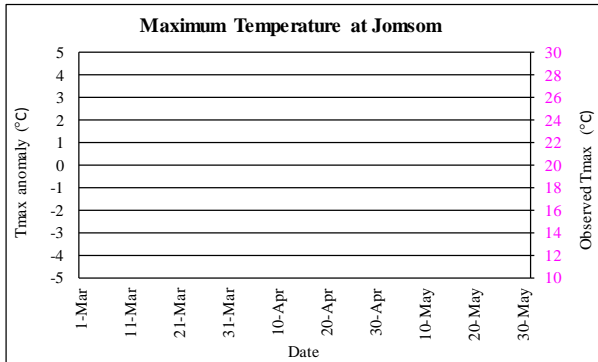

Government of Nepal
Ministry of Energy, Water Resource and Irrigation
Department of Hydrology and Meteorology
Climate Division (Climate Analysis Section)
Babarmahal, Kathmandu

Pre-monsoon (March - May, 2021) Temperature Monitoring

Temperature deviation from normal

Observed Temperature