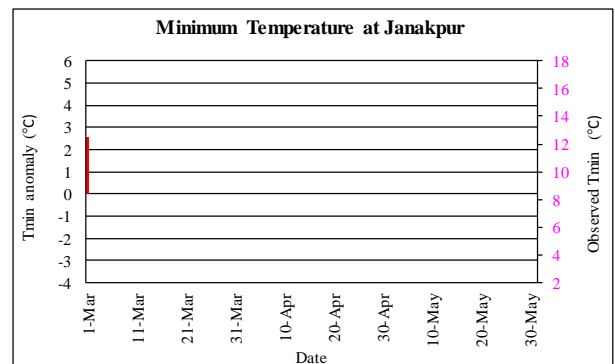

Government of Nepal
Ministry of Energy, Water Resource and Irrigation
Department of Hydrology and Meteorology
Climate Division (Climate Analysis Section)
Babarmahal, Kathmandu

Pre-monsoon (March - May, 2021) Temperature Monitoring

■ ■ Temperature deviation from normal   — Observed Temperature