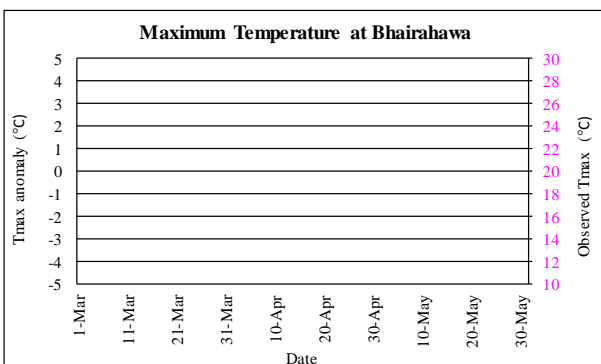

Government of Nepal
Ministry of Energy, Water Resource and Irrigation
Department of Hydrology and Meteorology
Climate Division (Climate Analysis Section)
Babarmahal, Kathmandu

Pre-monsoon (March - May, 2021) Temperature Monitoring

■ ■ Temperature deviation from normal   — Observed Temperature