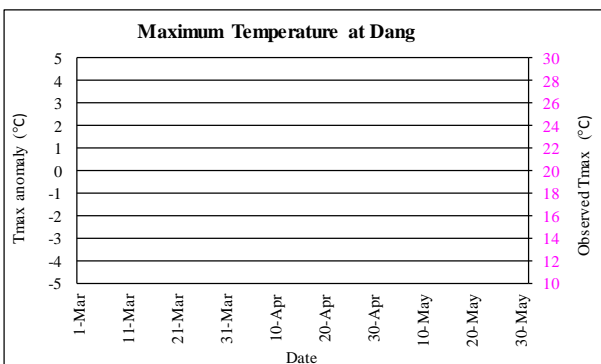

Government of Nepal
Ministry of Energy, Water Resource and Irrigation
Department of Hydrology and Meteorology
Climate Division (Climate Analysis Section)
Babarmahal, Kathmandu

Pre-monsoon (March - May, 2021) Temperature Monitoring

■ ■ Temperature deviation from normal   — Observed Temperature