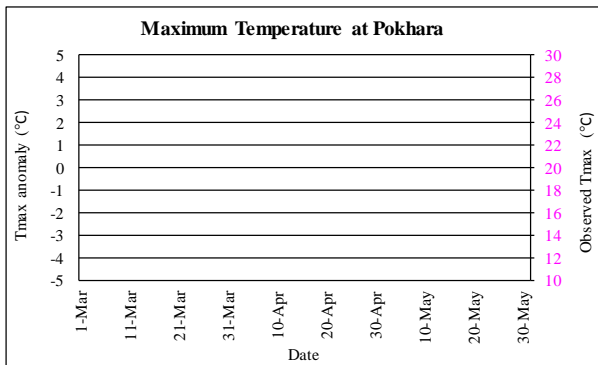

Government of Nepal
Ministry of Energy, Water Resource and Irrigation
Department of Hydrology and Meteorology
Climate Division (Climate Analysis Section)
Babarmahal, Kathmandu

Pre-monsoon (March - May, 2021) Temperature Monitoring

Temperature deviation from normal

Observed Temperature