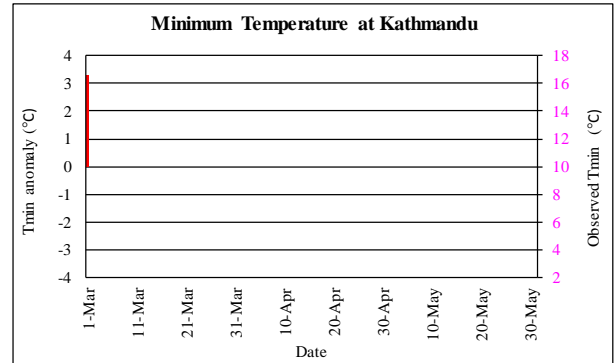

Government of Nepal
Ministry of Energy, Water Resource and Irrigation
Department of Hydrology and Meteorology
Climate Division (Climate Analysis Section)
Babarmahal, Kathmandu

Pre-monsoon (March - May, 2021) Temperature Monitoring

■ ■ Temperature deviation from normal   — Observed Temperature