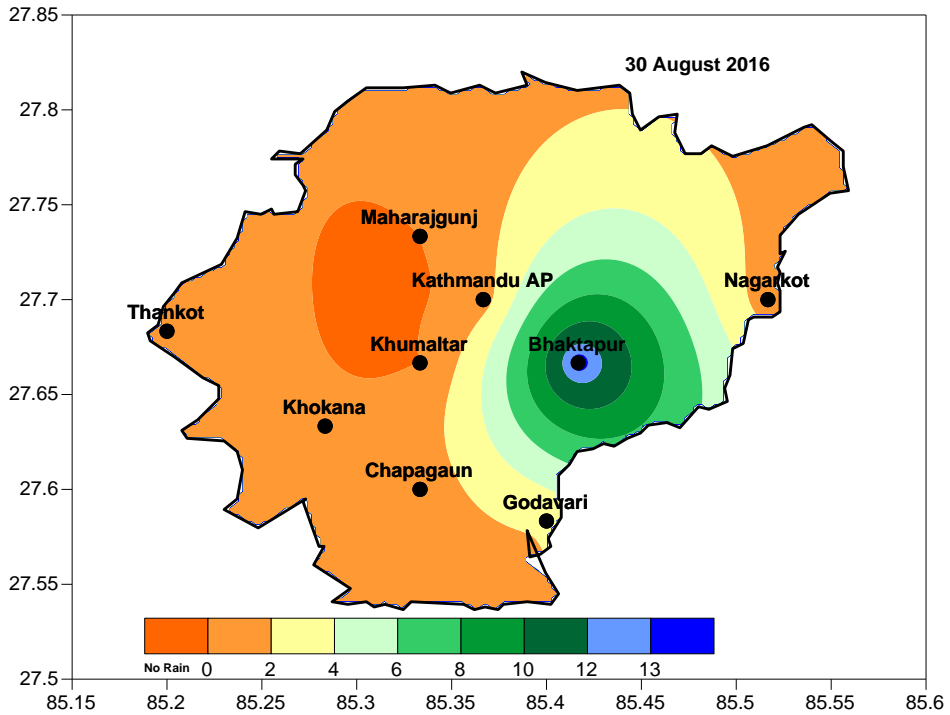

### Kathmandu Valley Monsoon Monitoring 2016

Fig: Rainfall over various stations in the Kathmandu Valley

Fig: Chart of Rainfall with percentage of Rainfall

Fig:-Accumulated and anomaly of rain in Kathmandu with normal