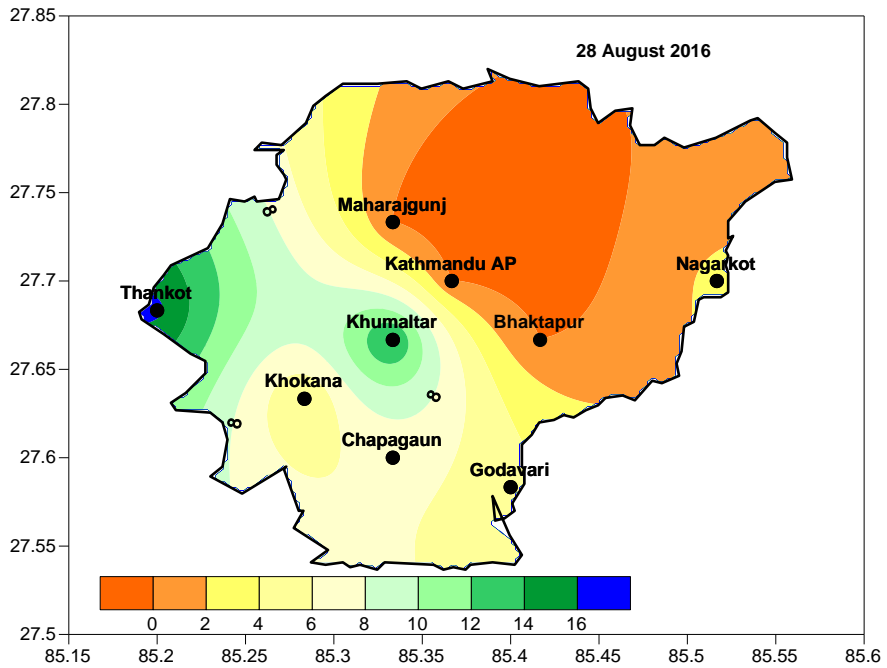

### Kathmandu Valley Monsoon Monitoring 2016

Fig: Rainfall over various stations in the Kathmandu Valley

Fig: Chart of Rainfall with percentage of Rainfall

Fig:-Accumulated and anomaly of rain in Kathmandu with normal