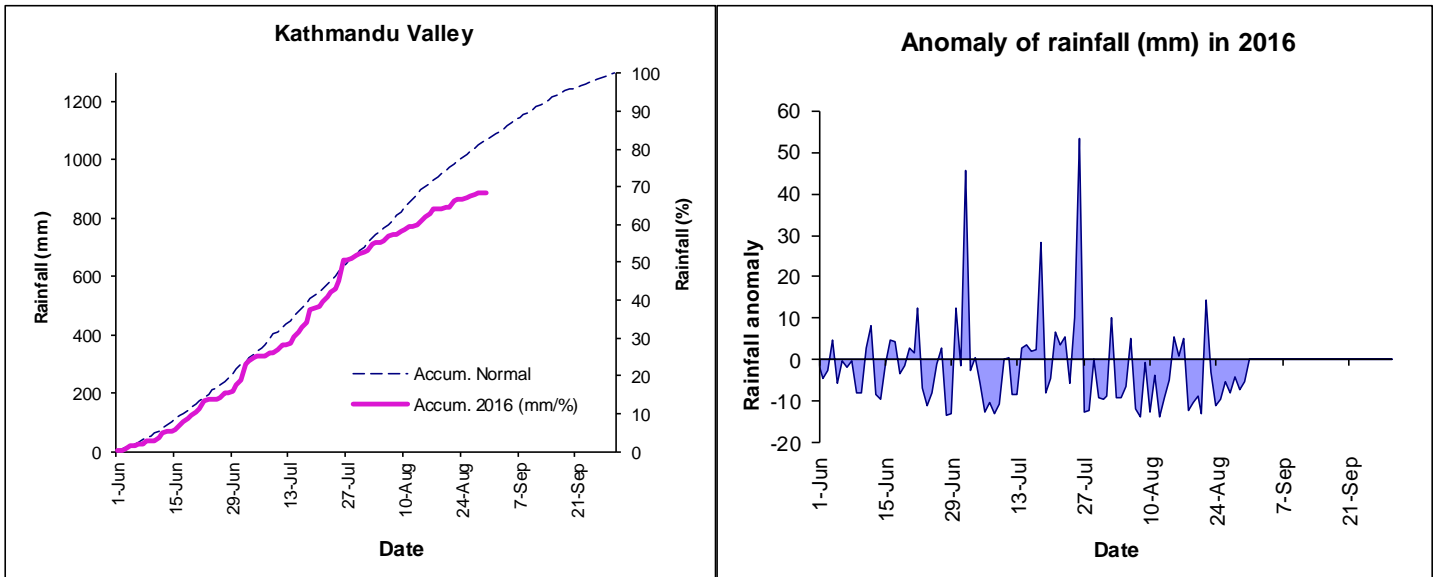

### Kathmandu Valley Monsoon Monitoring 2016

Fig: Rainfall over various stations in the Kathmandu Valley

Fig: Chart of Rainfall with percentage of Rainfall

Fig:-Accumulated and anomaly of rain in Kathmandu with normal