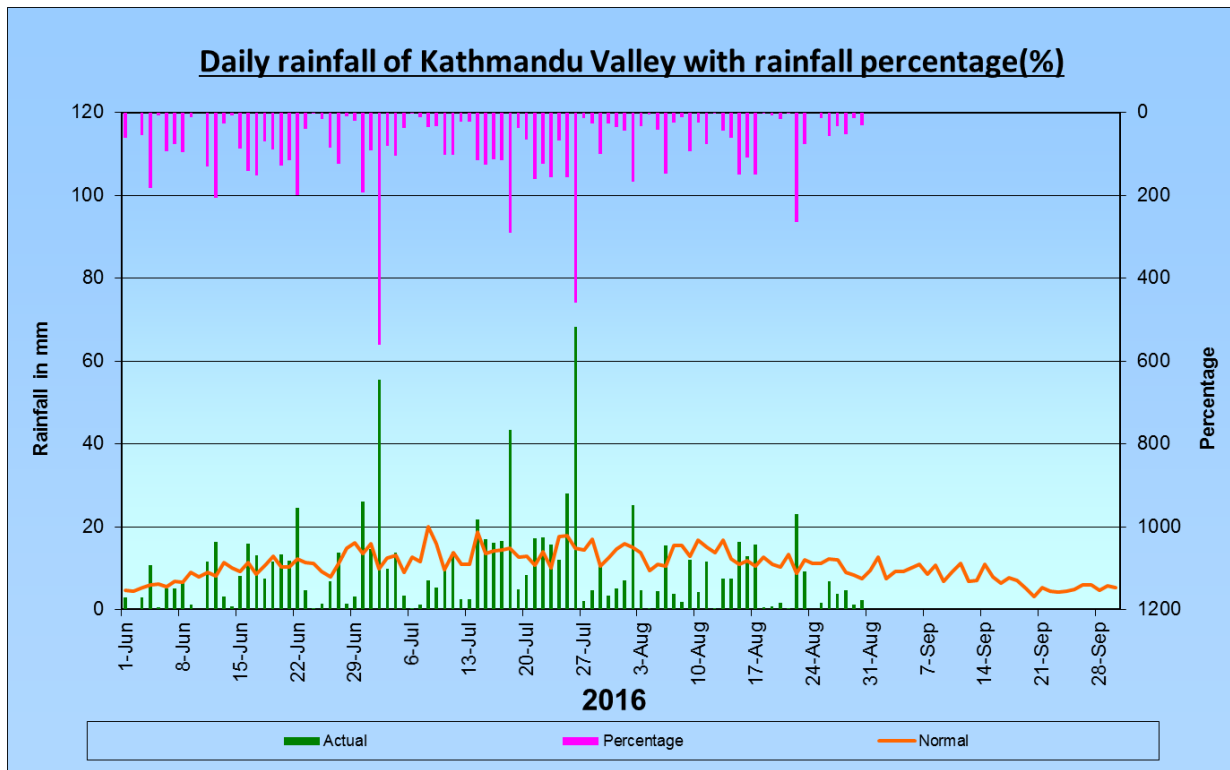

### Kathmandu Valley Monsoon Monitoring 2016

Fig: Rainfall over various stations in the Kathmandu Valley

Fig: Chart of Rainfall with percentage of Rainfall

Fig:-Accumulated and anomaly of rain in Kathmandu with normal