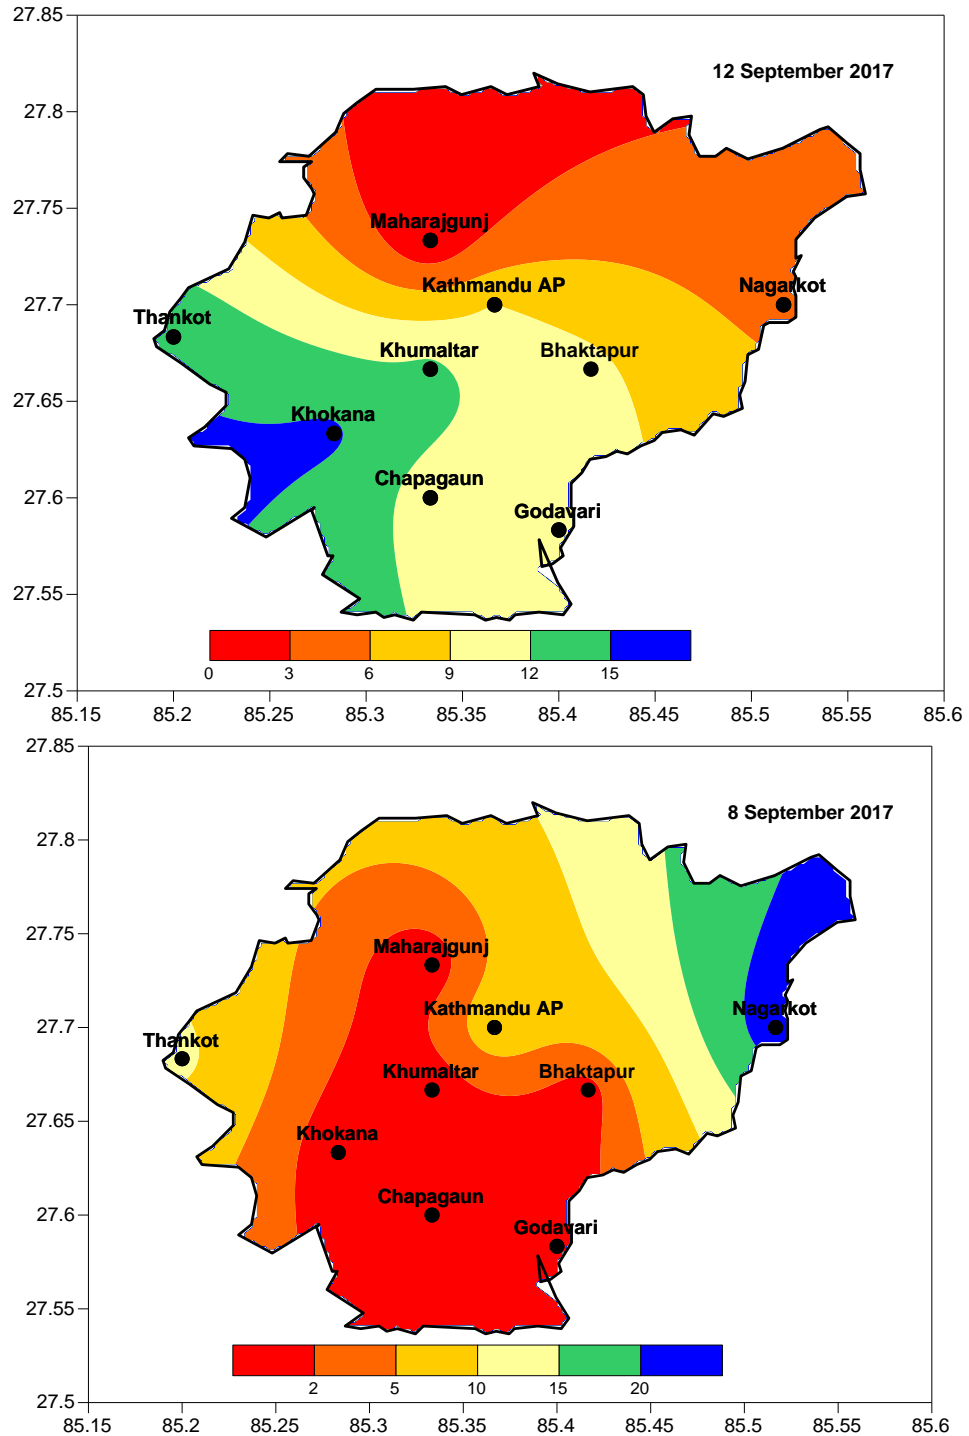

Government of Nepal

**Government of Nepal**  
Ministry of Population and Environment  
Department of Hydrology and Meteorology  
Nagpokhari, Kathmandu, Nepal.

### Kathmandu Valley Monsoon Monitoring 2017

Fig: Rainfall over various stations in the Kathmandu Valley

Fig: Chart of Rainfall with percentage of Rainfall

Fig:-Accumulated and anomaly of rain in Kathmandu with normal