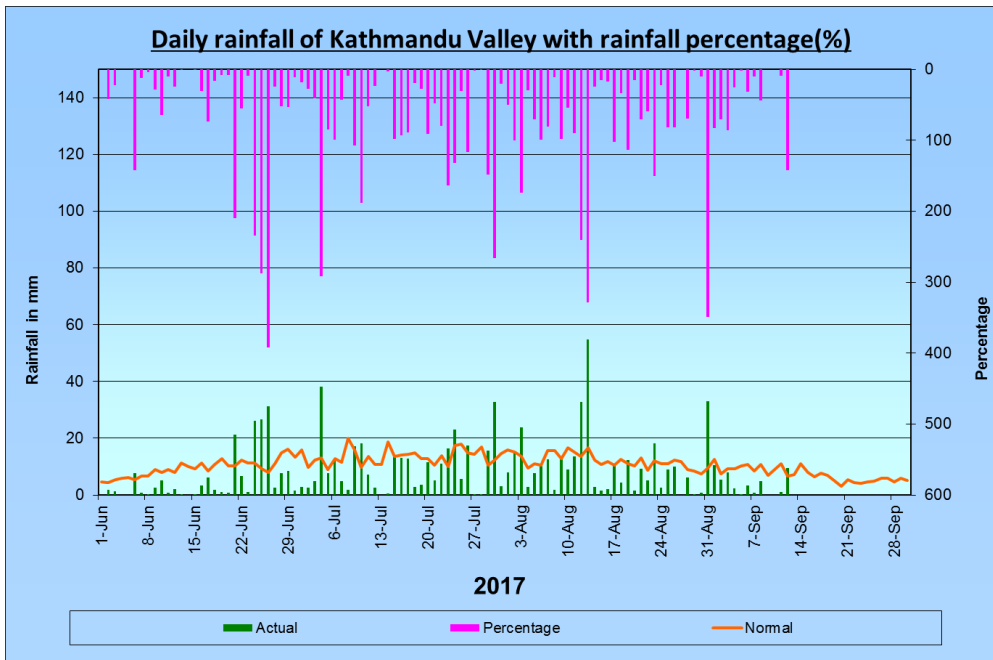

### Kathmandu Valley Monsoon Monitoring 2017

Fig: Rainfall over various stations in the Kathmandu Valley

Fig: Chart of Rainfall with percentage of Rainfall

Fig:-Accumulated and anomaly of rain in Kathmandu with normal