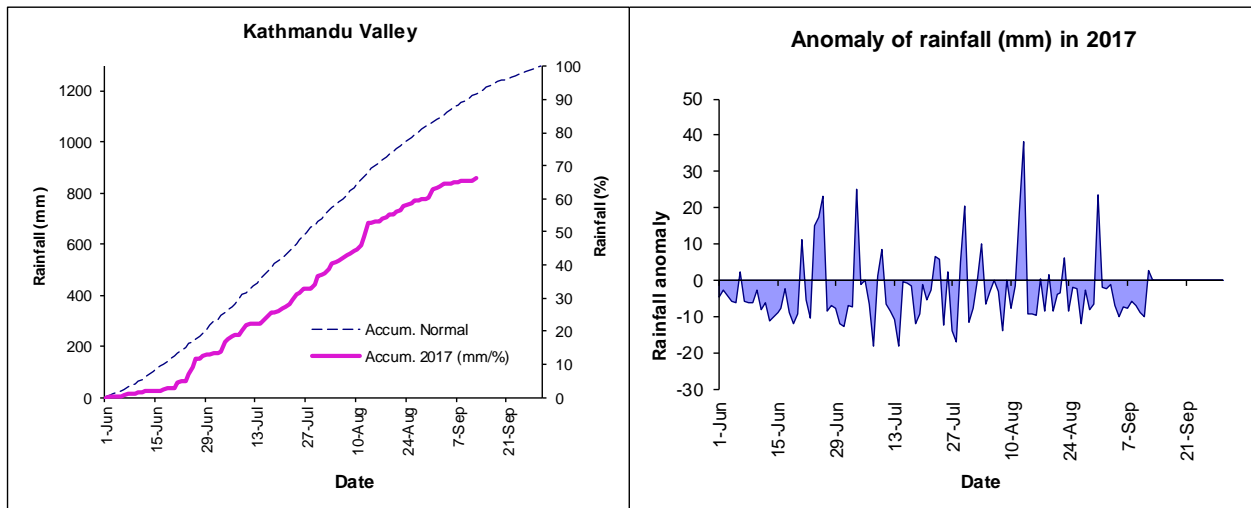

### Kathmandu Valley Monsoon Monitoring 2017

Fig: Rainfall over various stations in the Kathmandu Valley

Fig: Chart of Rainfall with percentage of Rainfall

Fig:-Accumulated and anomaly of rain in Kathmandu with normal