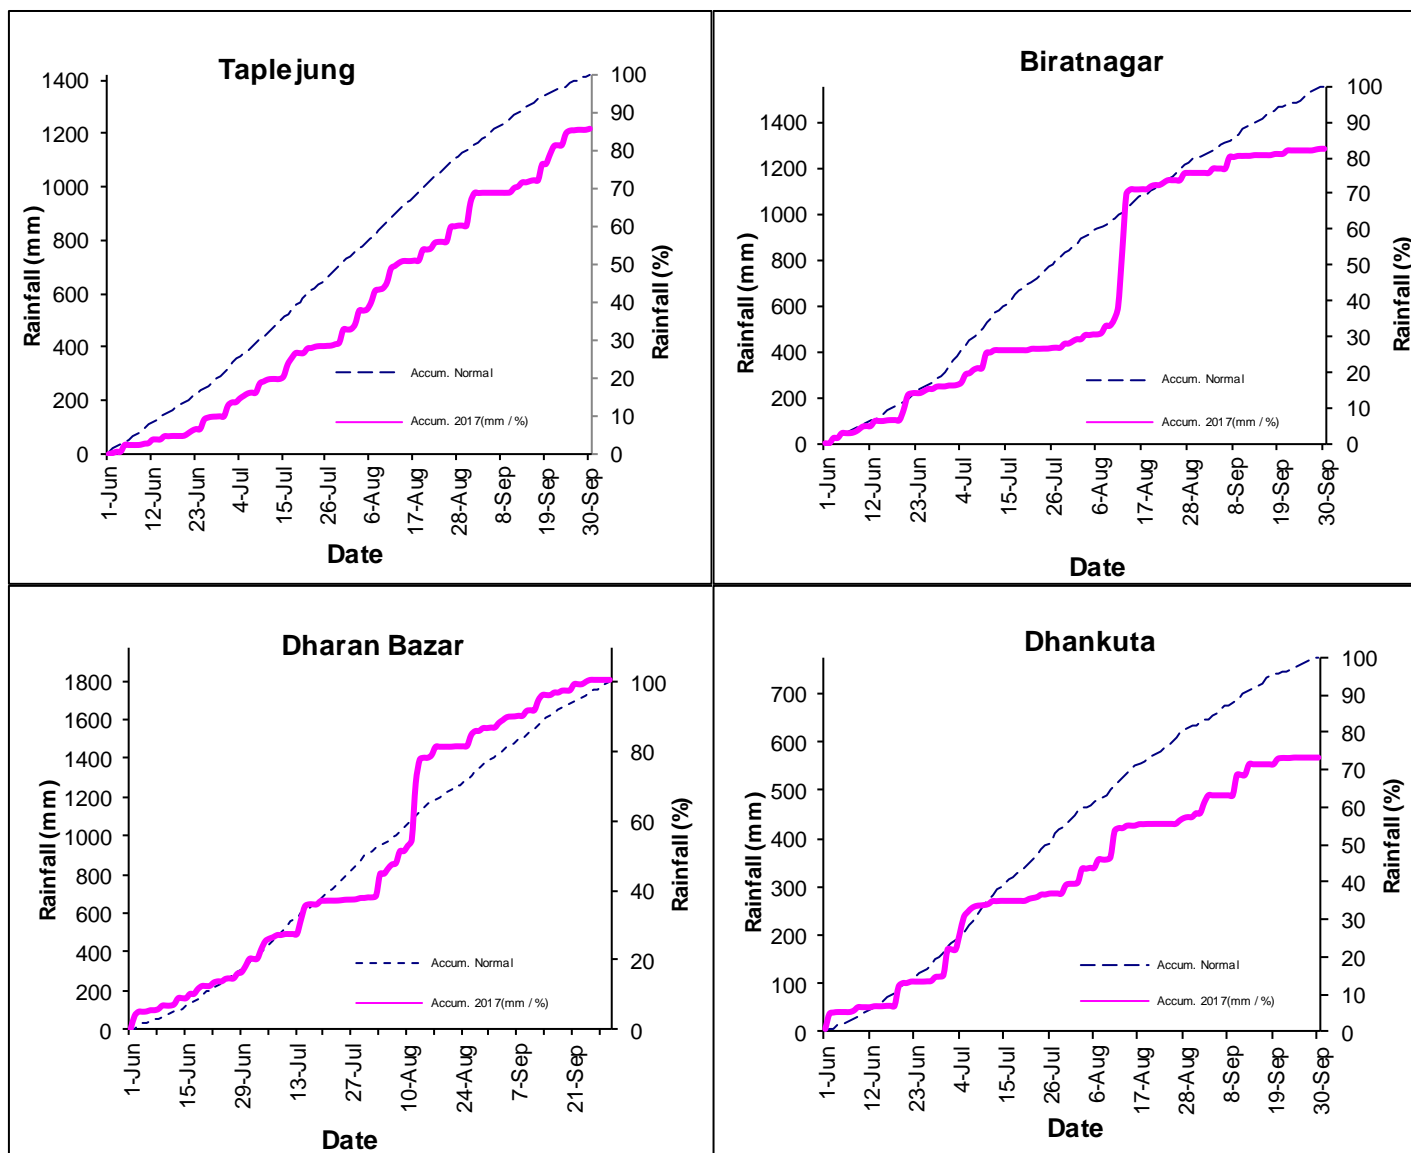

Government of Nepal

Government of Nepal
Ministry of Population and Environment
Department of Hydrology and Meteorology
Nagpokhari, Kathmandu, Nepal.

Monsoon Monitoring 2017

(1 June - 30 September)

Special Note: Due to the unavailability of the data of station Biratnagar Airport on date 12, 13, 14 of August because of the heavy rain accompanied by flood, the rainfall accumulation of the following days have been interpolated via different sources and the averaged data has been taken into consideration.