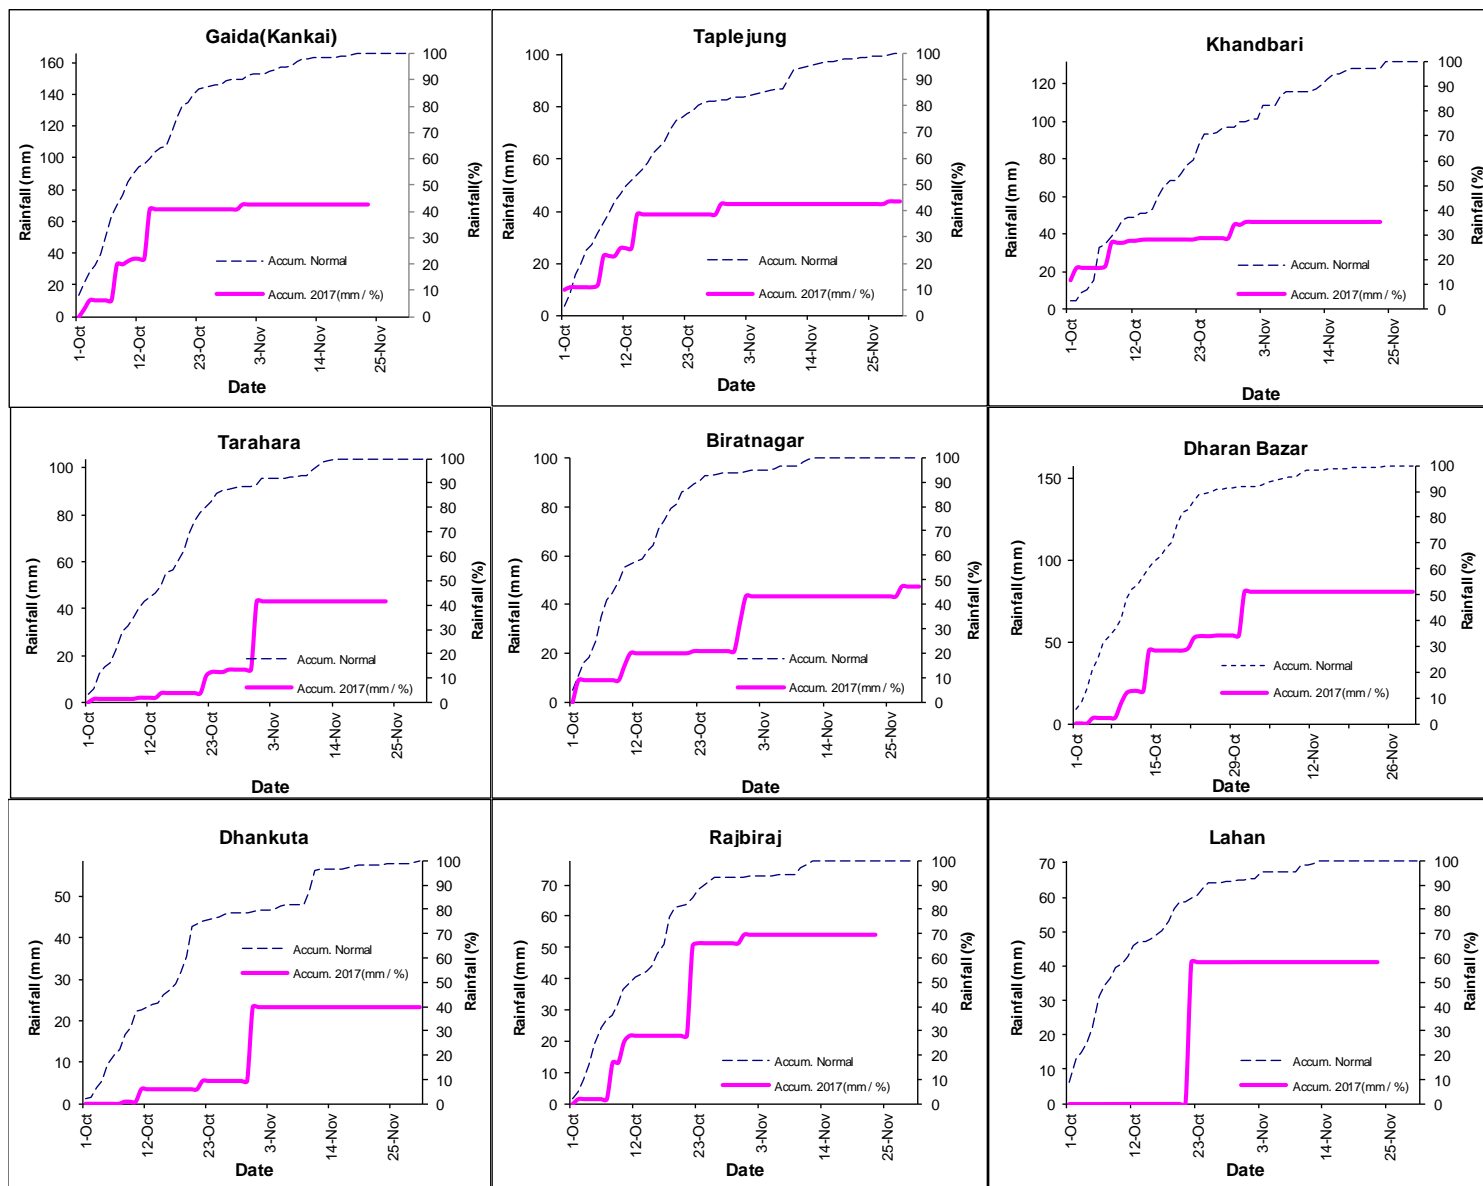

Government of Nepal

Government of Nepal
Ministry of Population and Environment
Department of Hydrology and Meteorology
Nagpokhari, Kathmandu, Nepal.

Post-monsoon Monitoring 2017

(1 October - 30 November)

Note: This Post monsoon 2017 is monitored with additional 15 stations which includes agro-met stations in the country.

-DHM