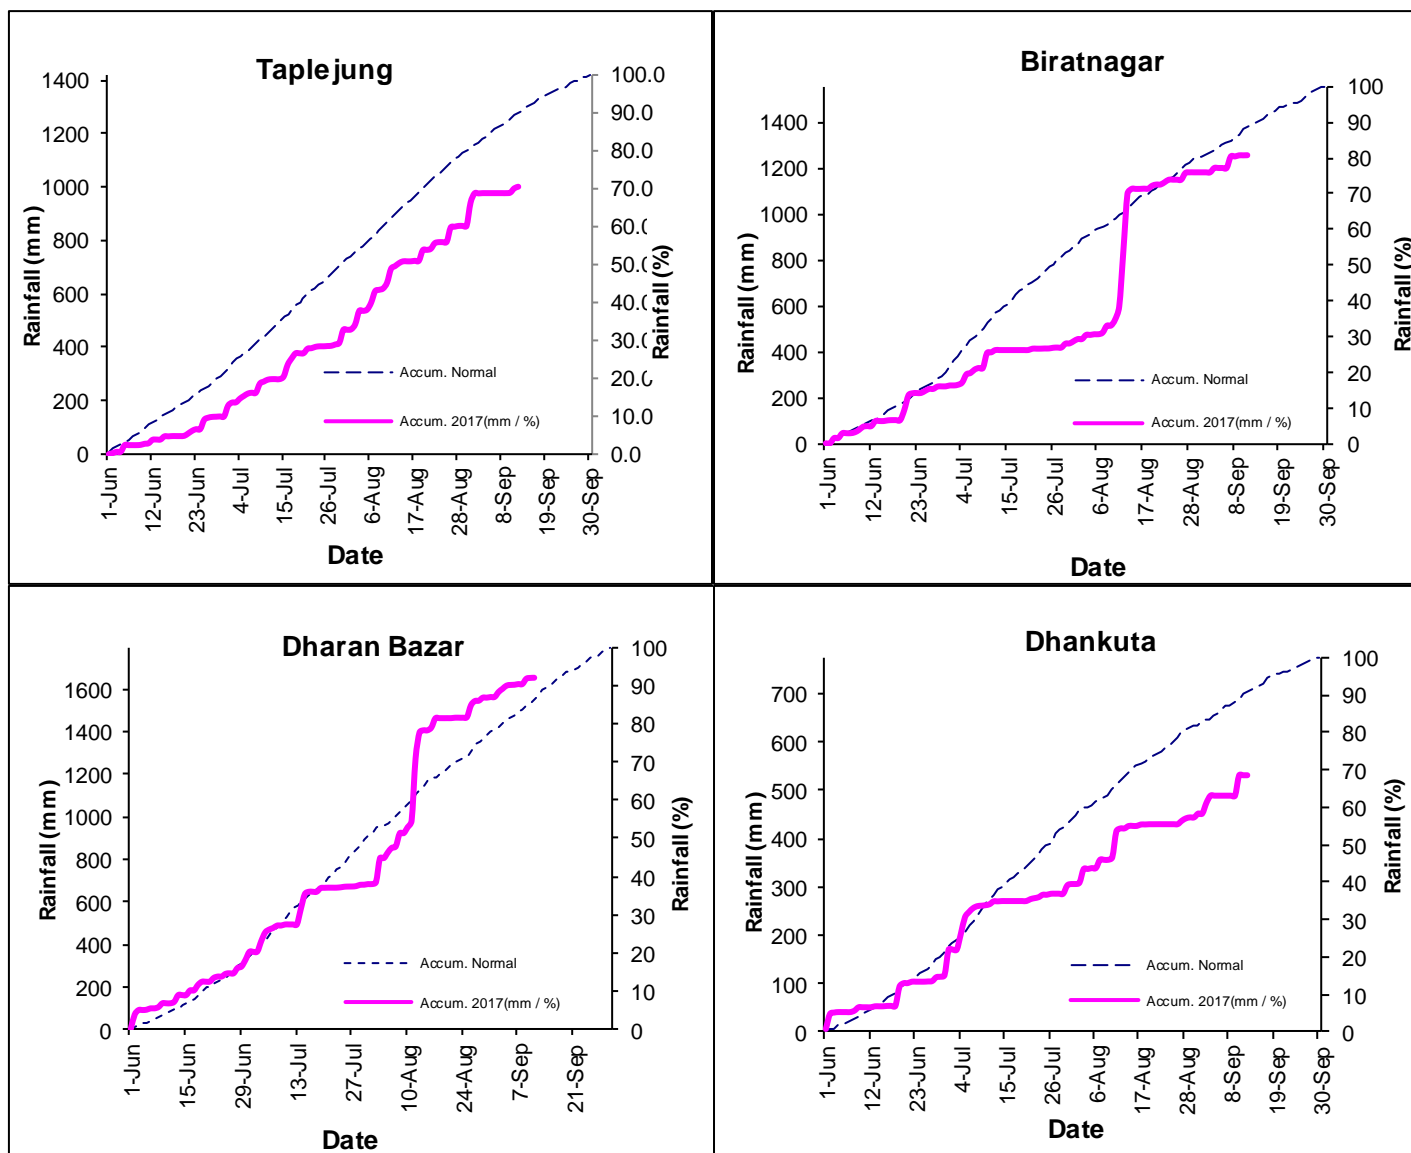

Government of Nepal

Government of Nepal
Ministry of Population and Environment
Department of Hydrology and Meteorology
Nagpokhari, Kathmandu, Nepal.

Monsoon Monitoring 2017

(1 June - 30 September)

Special Note: Due to the unavailability of the data of station Biratnagar Airport on date 12, 13, 14 of August because of the heavy rain accompanied by flood, the rainfall accumulation of the following days have been interpolated via different sources and the averaged data has been taken into consideration.